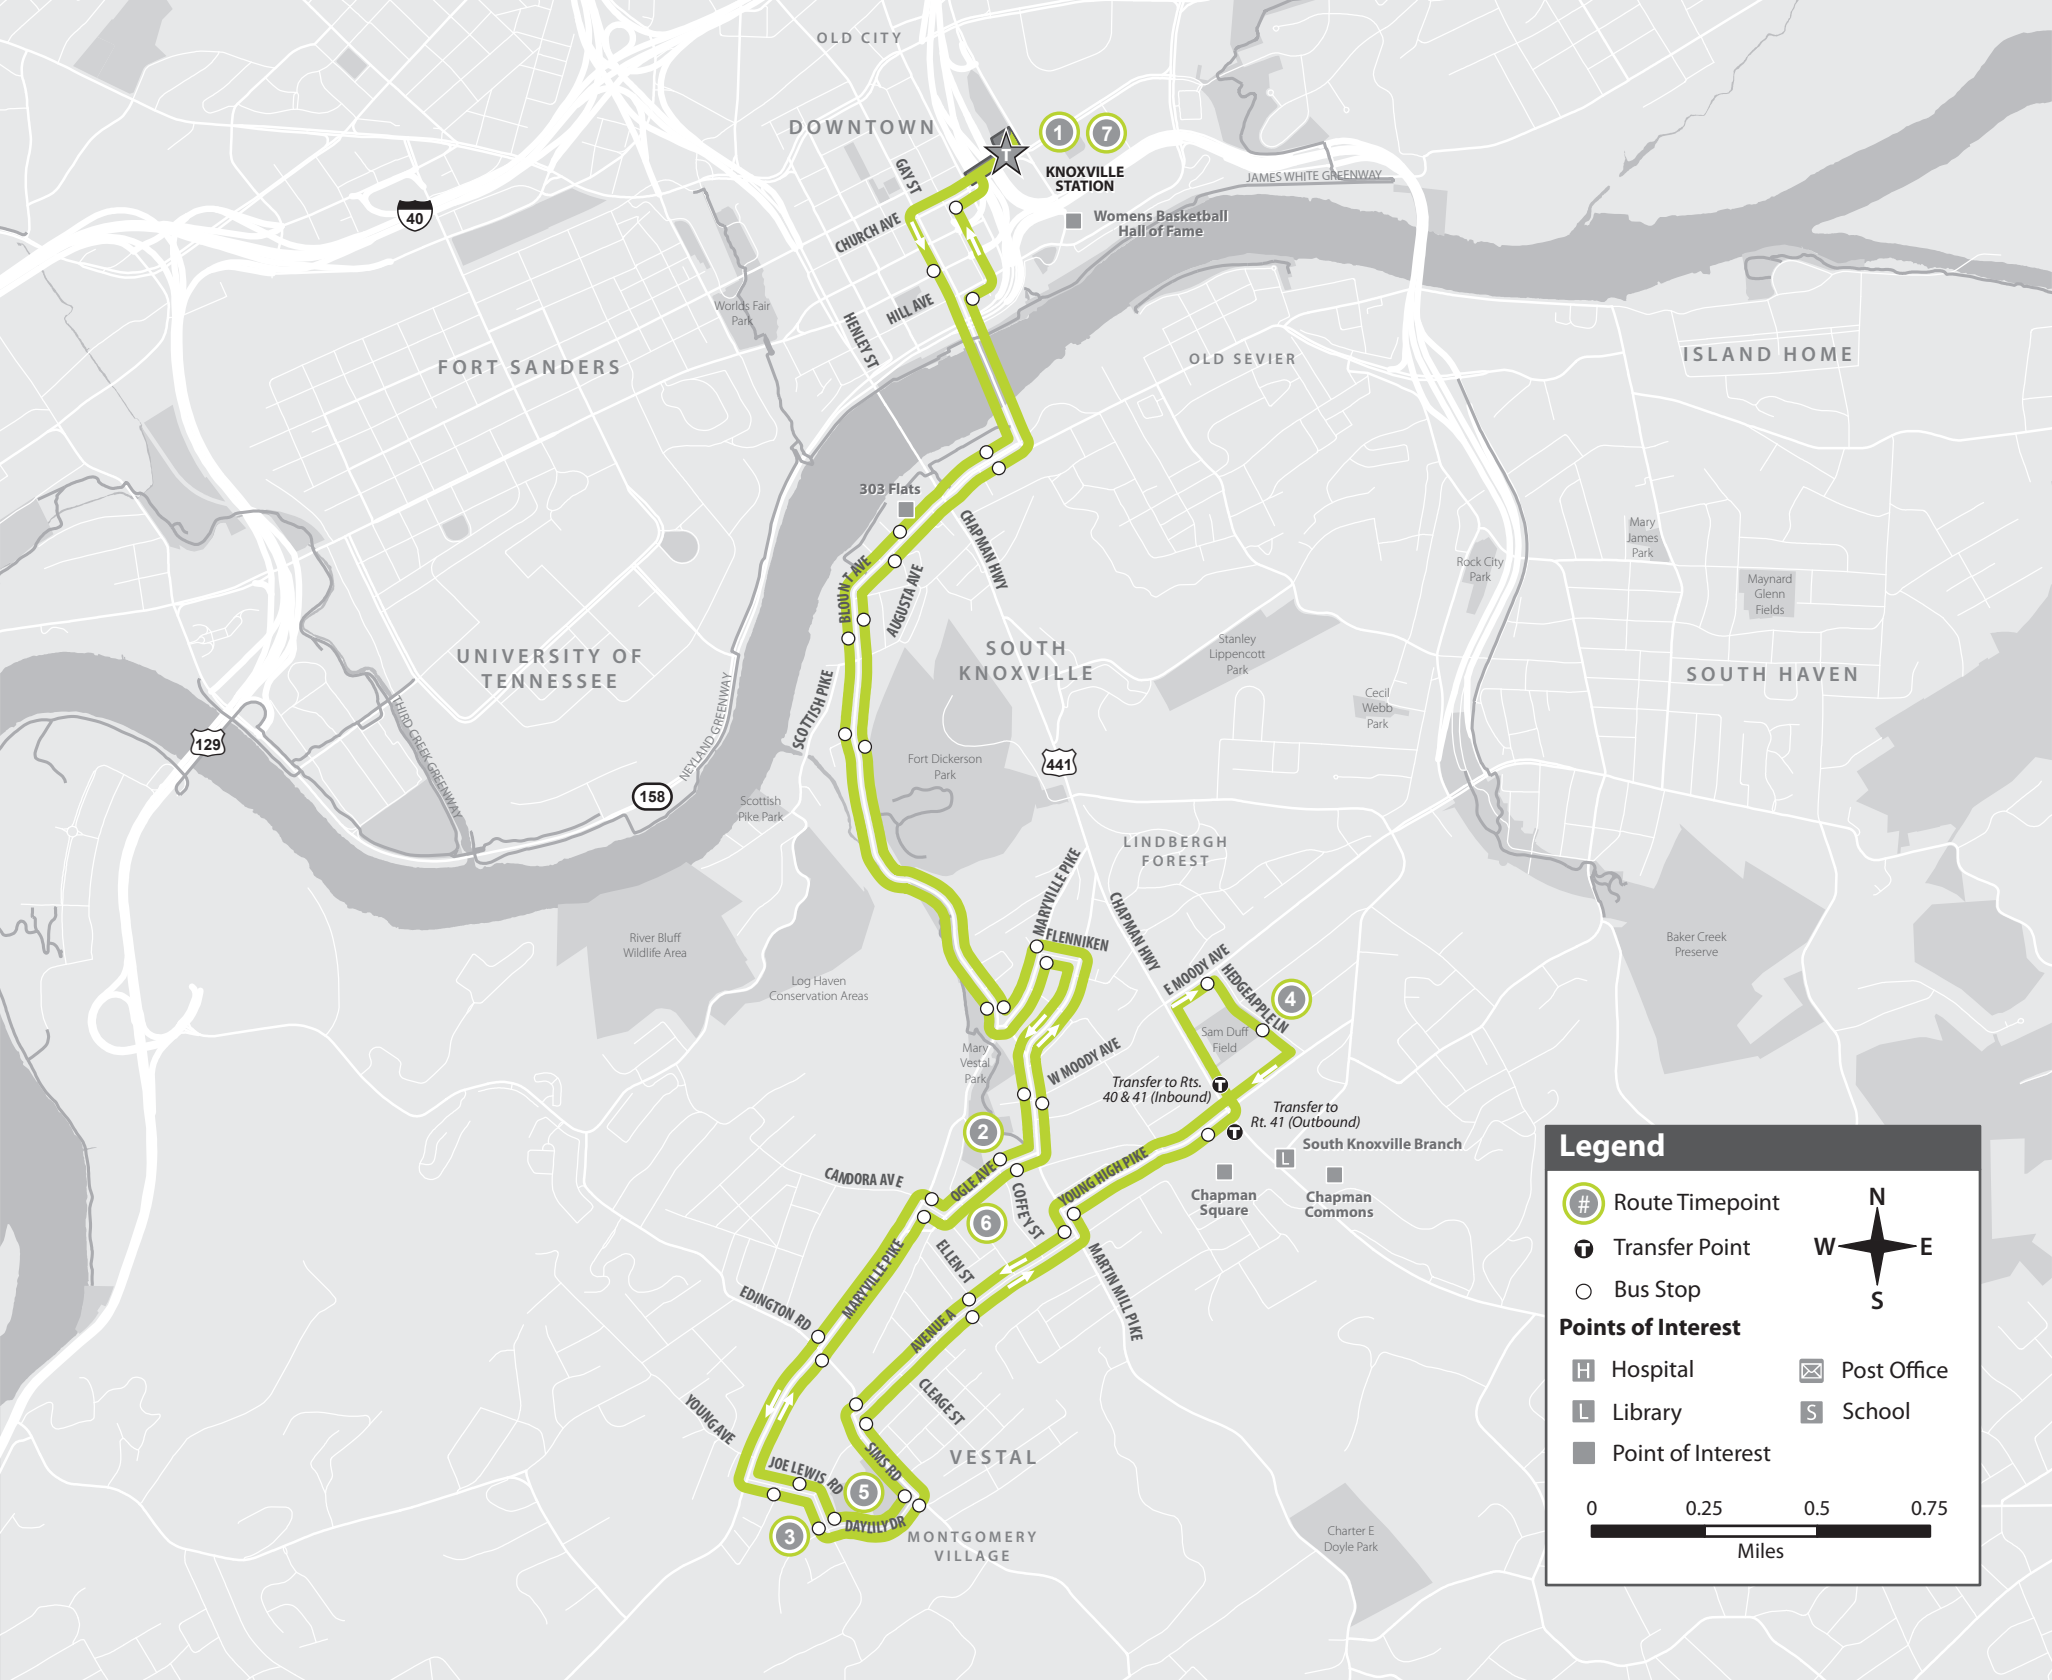

Due to the temporary closing of the Gay Street Bridge, Route 45 will remain on its current detour which uses the Henley Street Bridge until further notice.

Route 45 - Vestal SATURDAY

Going away from downtown			Going toward downtown			
Knoxville Station Bay S	Ogle Ave SB and Coffey St	Montgomery Village	Hedgeapple SB before Young High Pike	Montgomery Village	Ogle Ave NB and Coffey St	Knoxville Station Bay S
1	2	3	4	5	6	7
			6:38 AM	6:50 AM	6:55 AM	7:10 AM
7:15 AM	7:27 AM	7:30 AM	7:38 AM	7:50 AM	7:55 AM	8:10 AM
8:15 AM	8:27 AM	8:30 AM	8:38 AM	8:50 AM	8:55 AM	9:10 AM
9:15 AM	9:27 AM	9:30 AM	9:38 AM	9:50 AM	9:55 AM	10:10 AM
10:15 AM	10:27 AM	10:30 AM	10:38 AM	10:50 AM	10:55 AM	11:10 AM
11:15 AM	11:27 AM	11:30 AM	11:38 AM	11:50 AM	11:55 AM	12:10 PM
12:15 PM	12:27 PM	12:30 PM	12:38 PM	12:50 PM	12:55 PM	1:10 PM
1:15 PM	1:27 PM	1:30 PM	1:38 PM	1:50 PM	1:55 PM	2:10 PM
2:15 PM	2:27 PM	2:30 PM	2:38 PM	2:50 PM	2:55 PM	3:10 PM
3:15 PM	3:27 PM	3:30 PM	3:38 PM	3:50 PM	3:55 PM	4:10 PM
4:15 PM	4:27 PM	4:30 PM	4:38 PM	4:50 PM	4:55 PM	5:10 PM
5:15 PM	5:27 PM	5:30 PM	5:38 PM	5:50 PM	5:55 PM	6:10 PM
6:15 PM	6:27 PM	6:30 PM	6:38 PM	6:50 PM	6:55 PM	7:10 PM
7:15 PM	7:27 PM	7:30 PM	7:38 PM	7:50 PM	7:55 PM	8:10 PM
8:15 PM	8:27 PM	8:30 PM	8:38 PM	8:50 PM	8:55 PM	9:10 PM
9:15 PM	9:27 PM	9:30 PM	9:38 PM	9:50 PM	9:55 PM	10:10 PM

Legend

- Route Timepoint
- Transfer Point
- Bus Stop
- Hospital
- Library
- Point of Interest
- Post Office
- School

0 0.25 0.5 0.75
Miles