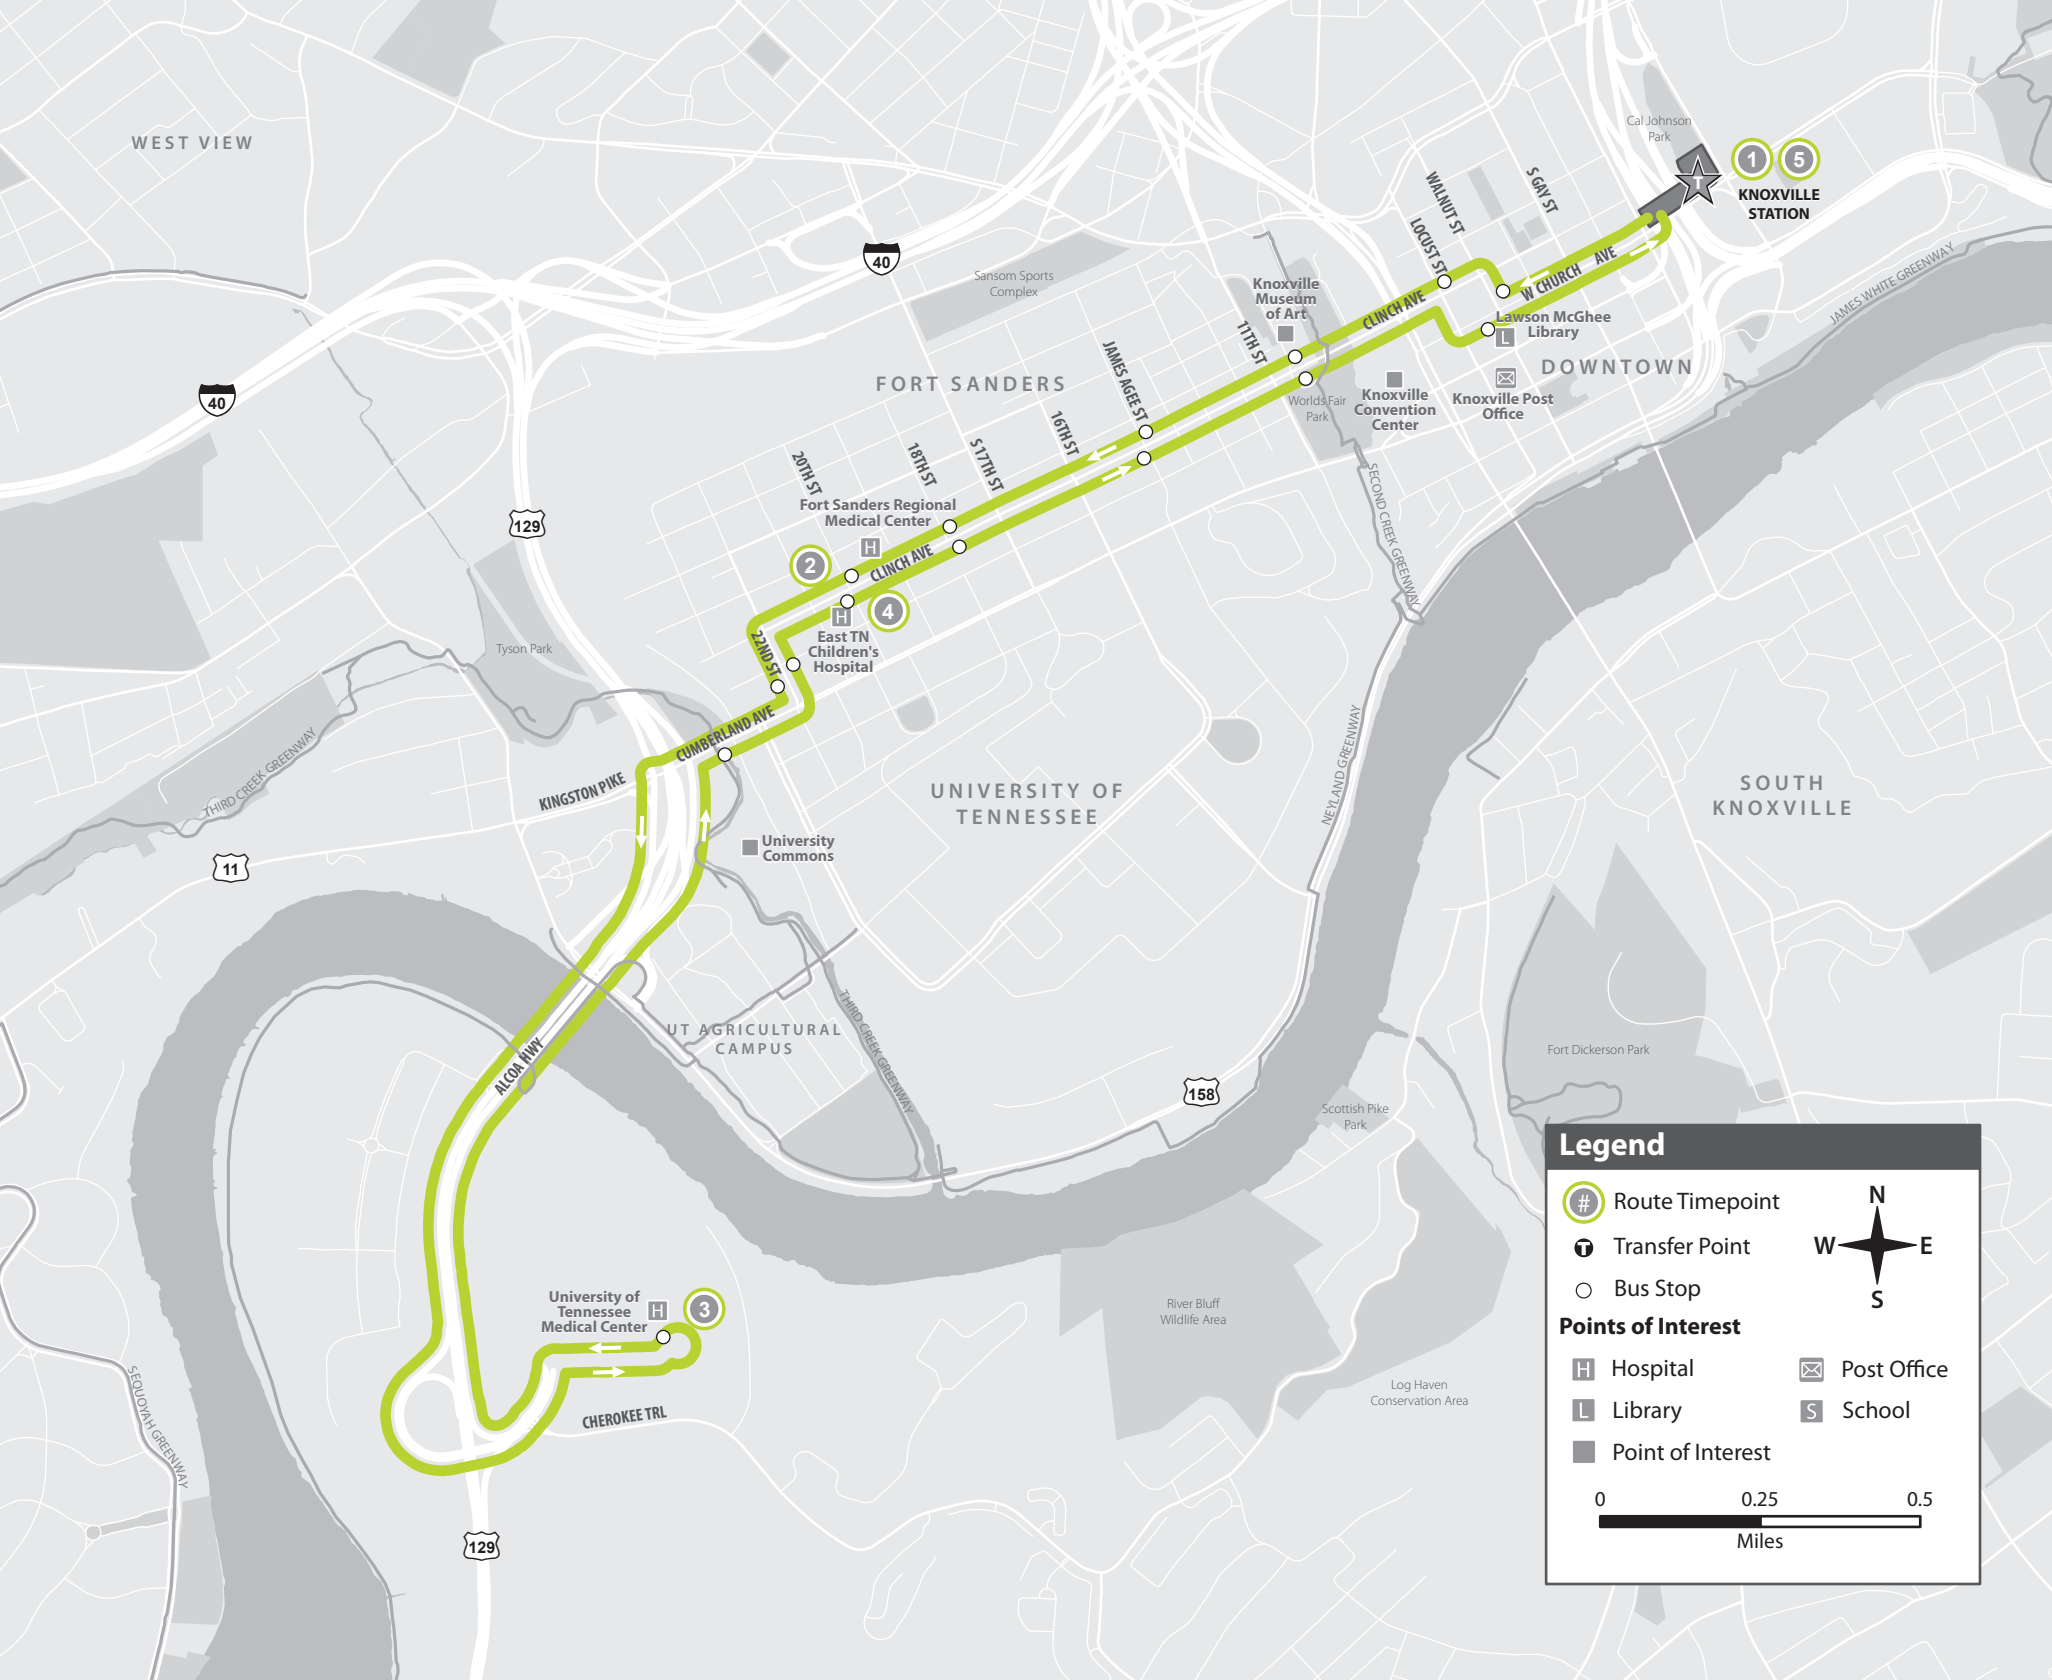

Legend

	Route Timepoint		
	Transfer Point		
	Bus Stop		
Points of Interest			
	Hospital		Post Office
	Library		School
	Point of Interest		

0   0.25   0.5
Miles

WEST VIEW

1 5
KNOXVILLE STATION

FORT SANDERS

UNIVERSITY OF TENNESSEE

SOUTH KNOXVILLE

Fort Dickerson Park

Log Haven Conservation Area

River Bluff Wildlife Area

UT AGRICULTURAL CAMPUS

University of Tennessee Medical Center

Fort Sanders Regional Medical Center

East TN Children's Hospital

Knoxville Museum of Art

Knoxville Convention Center

Lawson McGhee Library

Knoxville Post Office

Sansom Sports Complex

Tyson Park

Cal Johnson Park

Scottish Pike Park

40

40

129

11

158

129

SEQUOIA GREENWAY

THIRD CREEK GREENWAY

KINGSTON PIKE

CUMBERLAND AVE

CHEROKEE TRL

CLINCH AVE

20th ST

18th ST

17th ST

16th ST

JAMES BEEST

11th ST

SECOND CREEK GREENWAY

NELAND GREENWAY

ELING AVE

LOCUST ST

WALNUT ST

W CHURCH AVE

S GRAY ST

JAMES WHITE GREENWAY