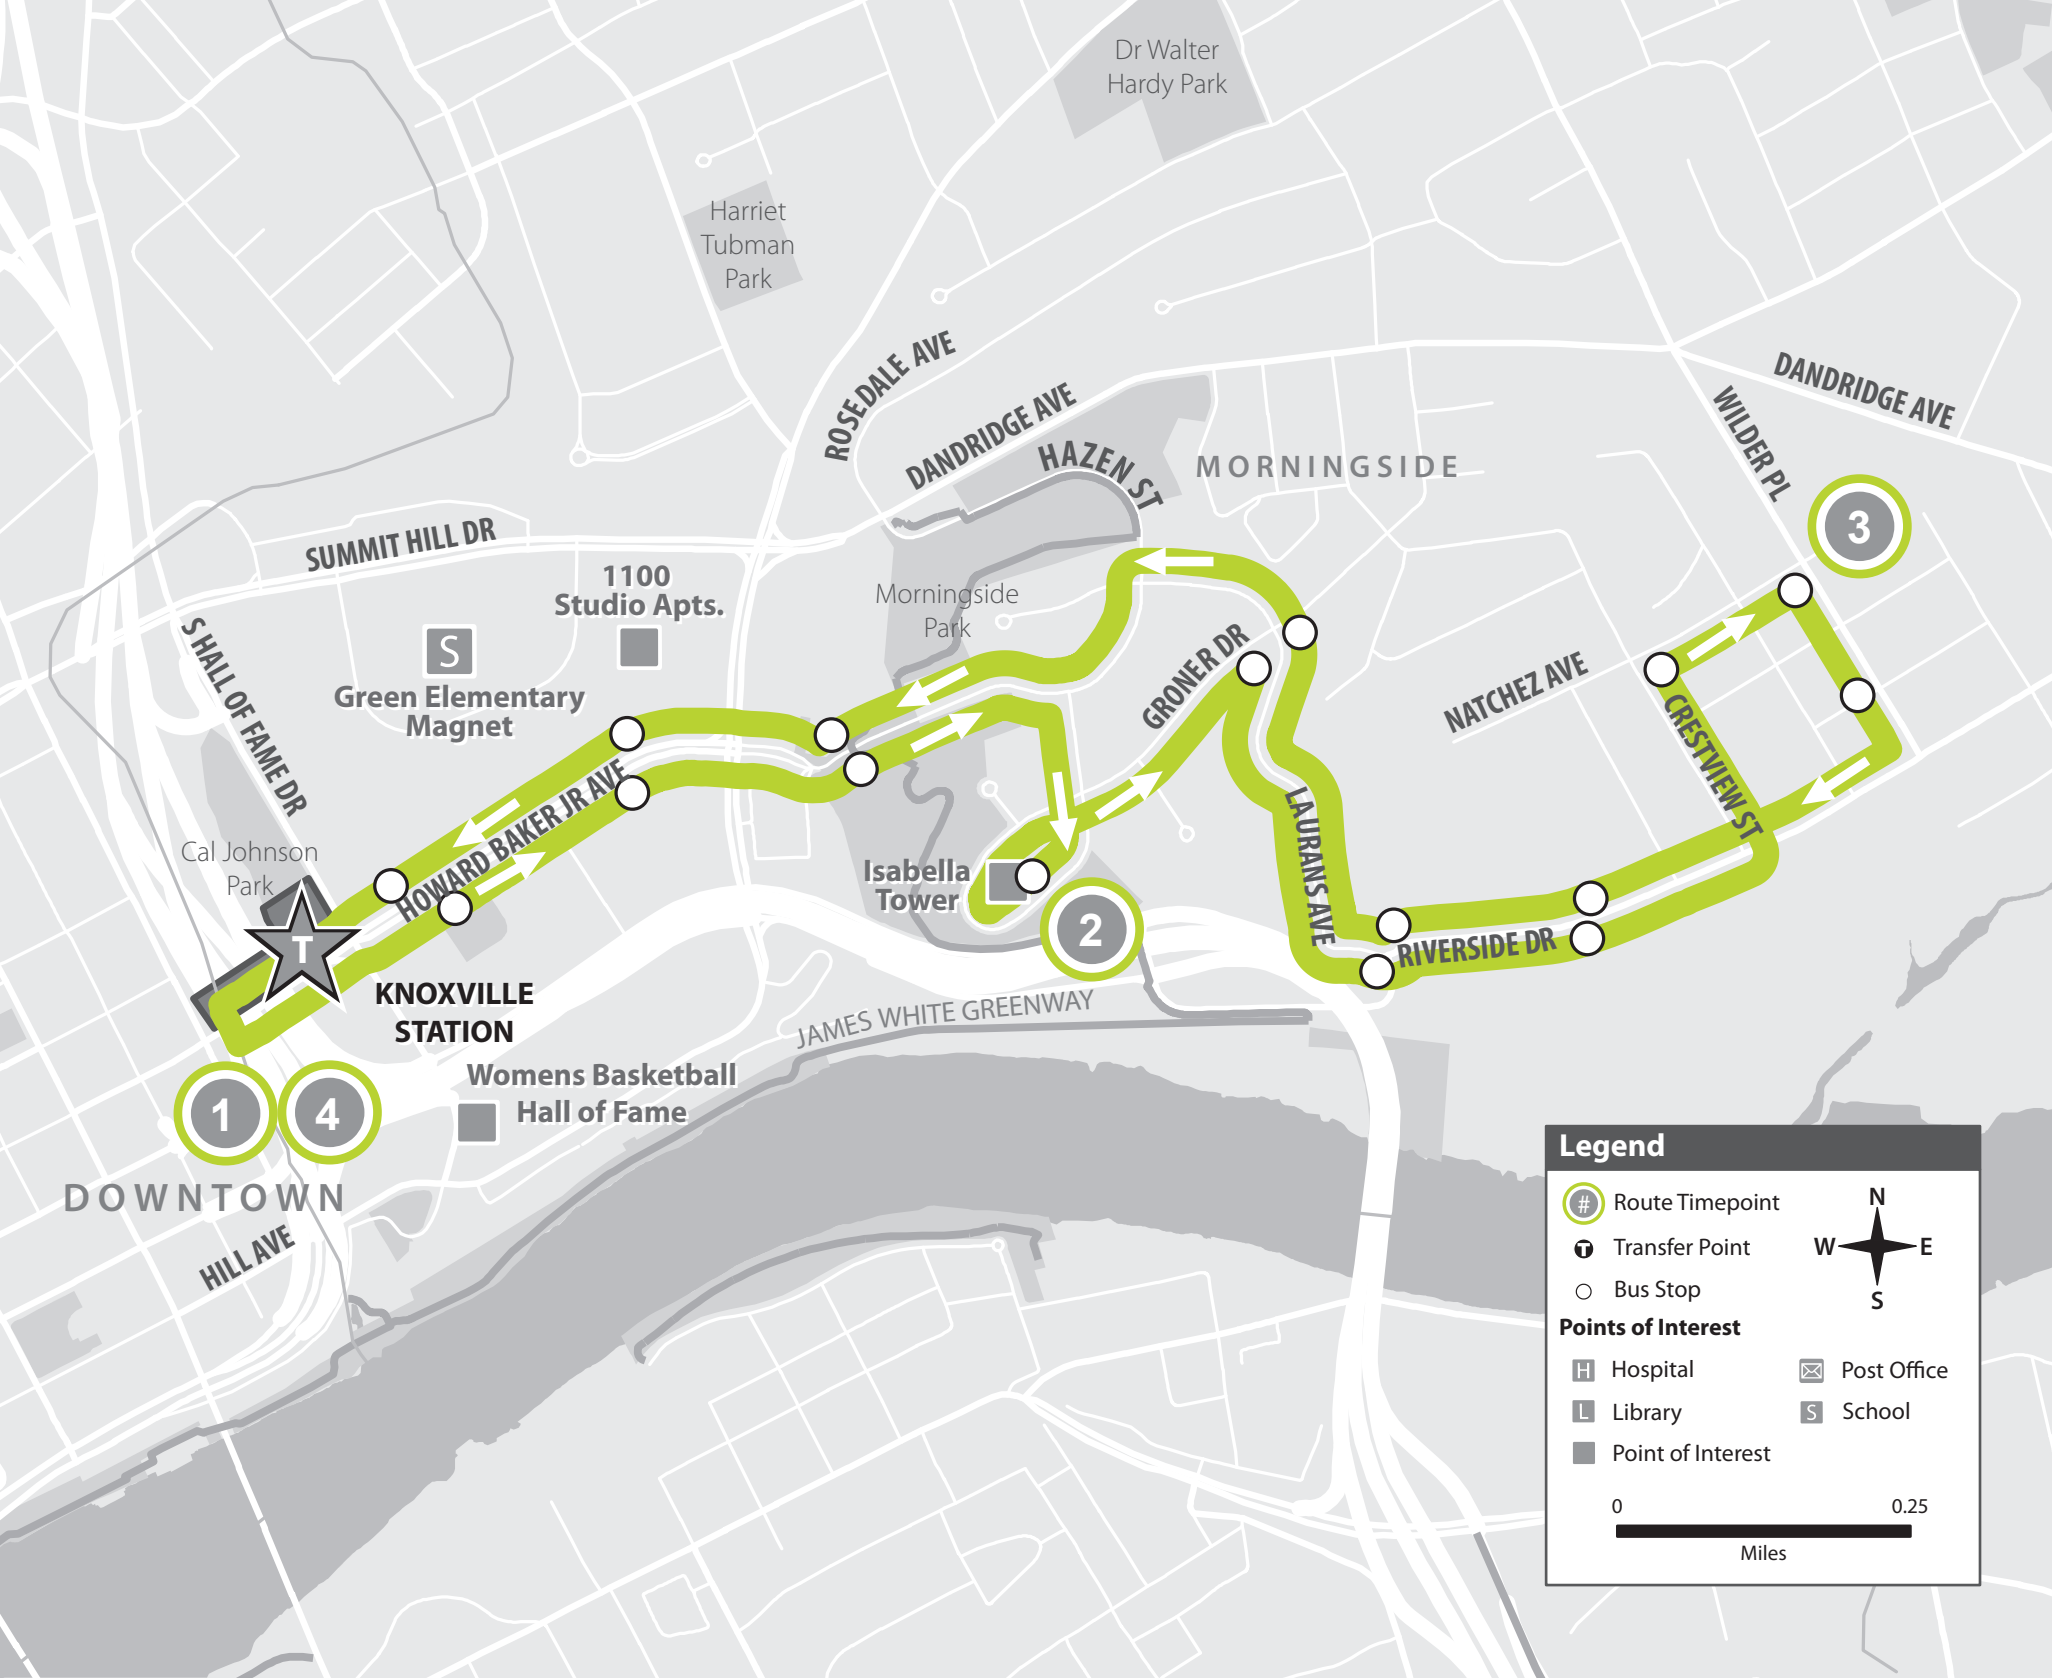

## Route 37 - Morningside - Riverside SATURDAY

Going away from downtown		Going toward downtown	
Knoxville Station Bay D	Isabella Towers	Natchez and Wilder	Knoxville Station Bay L
1	2	3	4
		6:56 AM	7:09 AM
7:45 AM	7:49 AM	7:56 AM	8:09 AM
8:45 AM	8:49 AM	8:56 AM	9:09 AM
9:45 AM	9:49 AM	9:56 AM	10:09 AM
10:45 AM	10:49 AM	10:56 AM	11:09 AM
11:45 AM	11:49 AM	11:56 AM	12:09 PM
12:45 PM	12:49 PM	12:56 PM	1:09 PM
1:45 PM	1:49 PM	1:56 PM	2:09 PM
2:45 PM	2:49 PM	2:56 PM	3:09 PM
3:45 PM	3:49 PM	3:56 PM	4:09 PM
4:45 PM	4:49 PM	4:56 PM	5:09 PM
5:45 PM	5:49 PM	5:56 PM	6:09 PM
6:45 PM	6:49 PM	6:56 PM	7:09 PM
7:45 PM	7:49 PM	7:56 PM	8:09 PM
8:45 PM	8:49 PM	8:56 PM	9:09 PM

## Route 37 - Morningside - Riverside SUNDAY

Going away from downtown		Going toward downtown	
Knoxville Station Bay D	Isabella Towers	Natchez and Wilder	Knoxville Station Bay L
1	2	3	4
		7:56 AM	8:09 AM
8:45 AM	8:49 AM	8:56 AM	9:09 AM
9:45 AM	9:49 AM	9:56 AM	10:09 AM
10:45 AM	10:49 AM	10:56 AM	11:09 AM
11:45 AM	11:49 AM	11:56 AM	12:09 PM
12:45 PM	12:49 PM	12:56 PM	1:09 PM
1:45 PM	1:49 PM	1:56 PM	2:09 PM
2:45 PM	2:49 PM	2:56 PM	3:09 PM
3:45 PM	3:49 PM	3:56 PM	4:09 PM
4:45 PM	4:49 PM	4:56 PM	5:09 PM
5:45 PM	5:49 PM	5:56 PM	6:09 PM
6:45 PM	6:49 PM	6:56 PM	7:09 PM
7:45 PM	7:49 PM	7:56 PM	8:09 PM