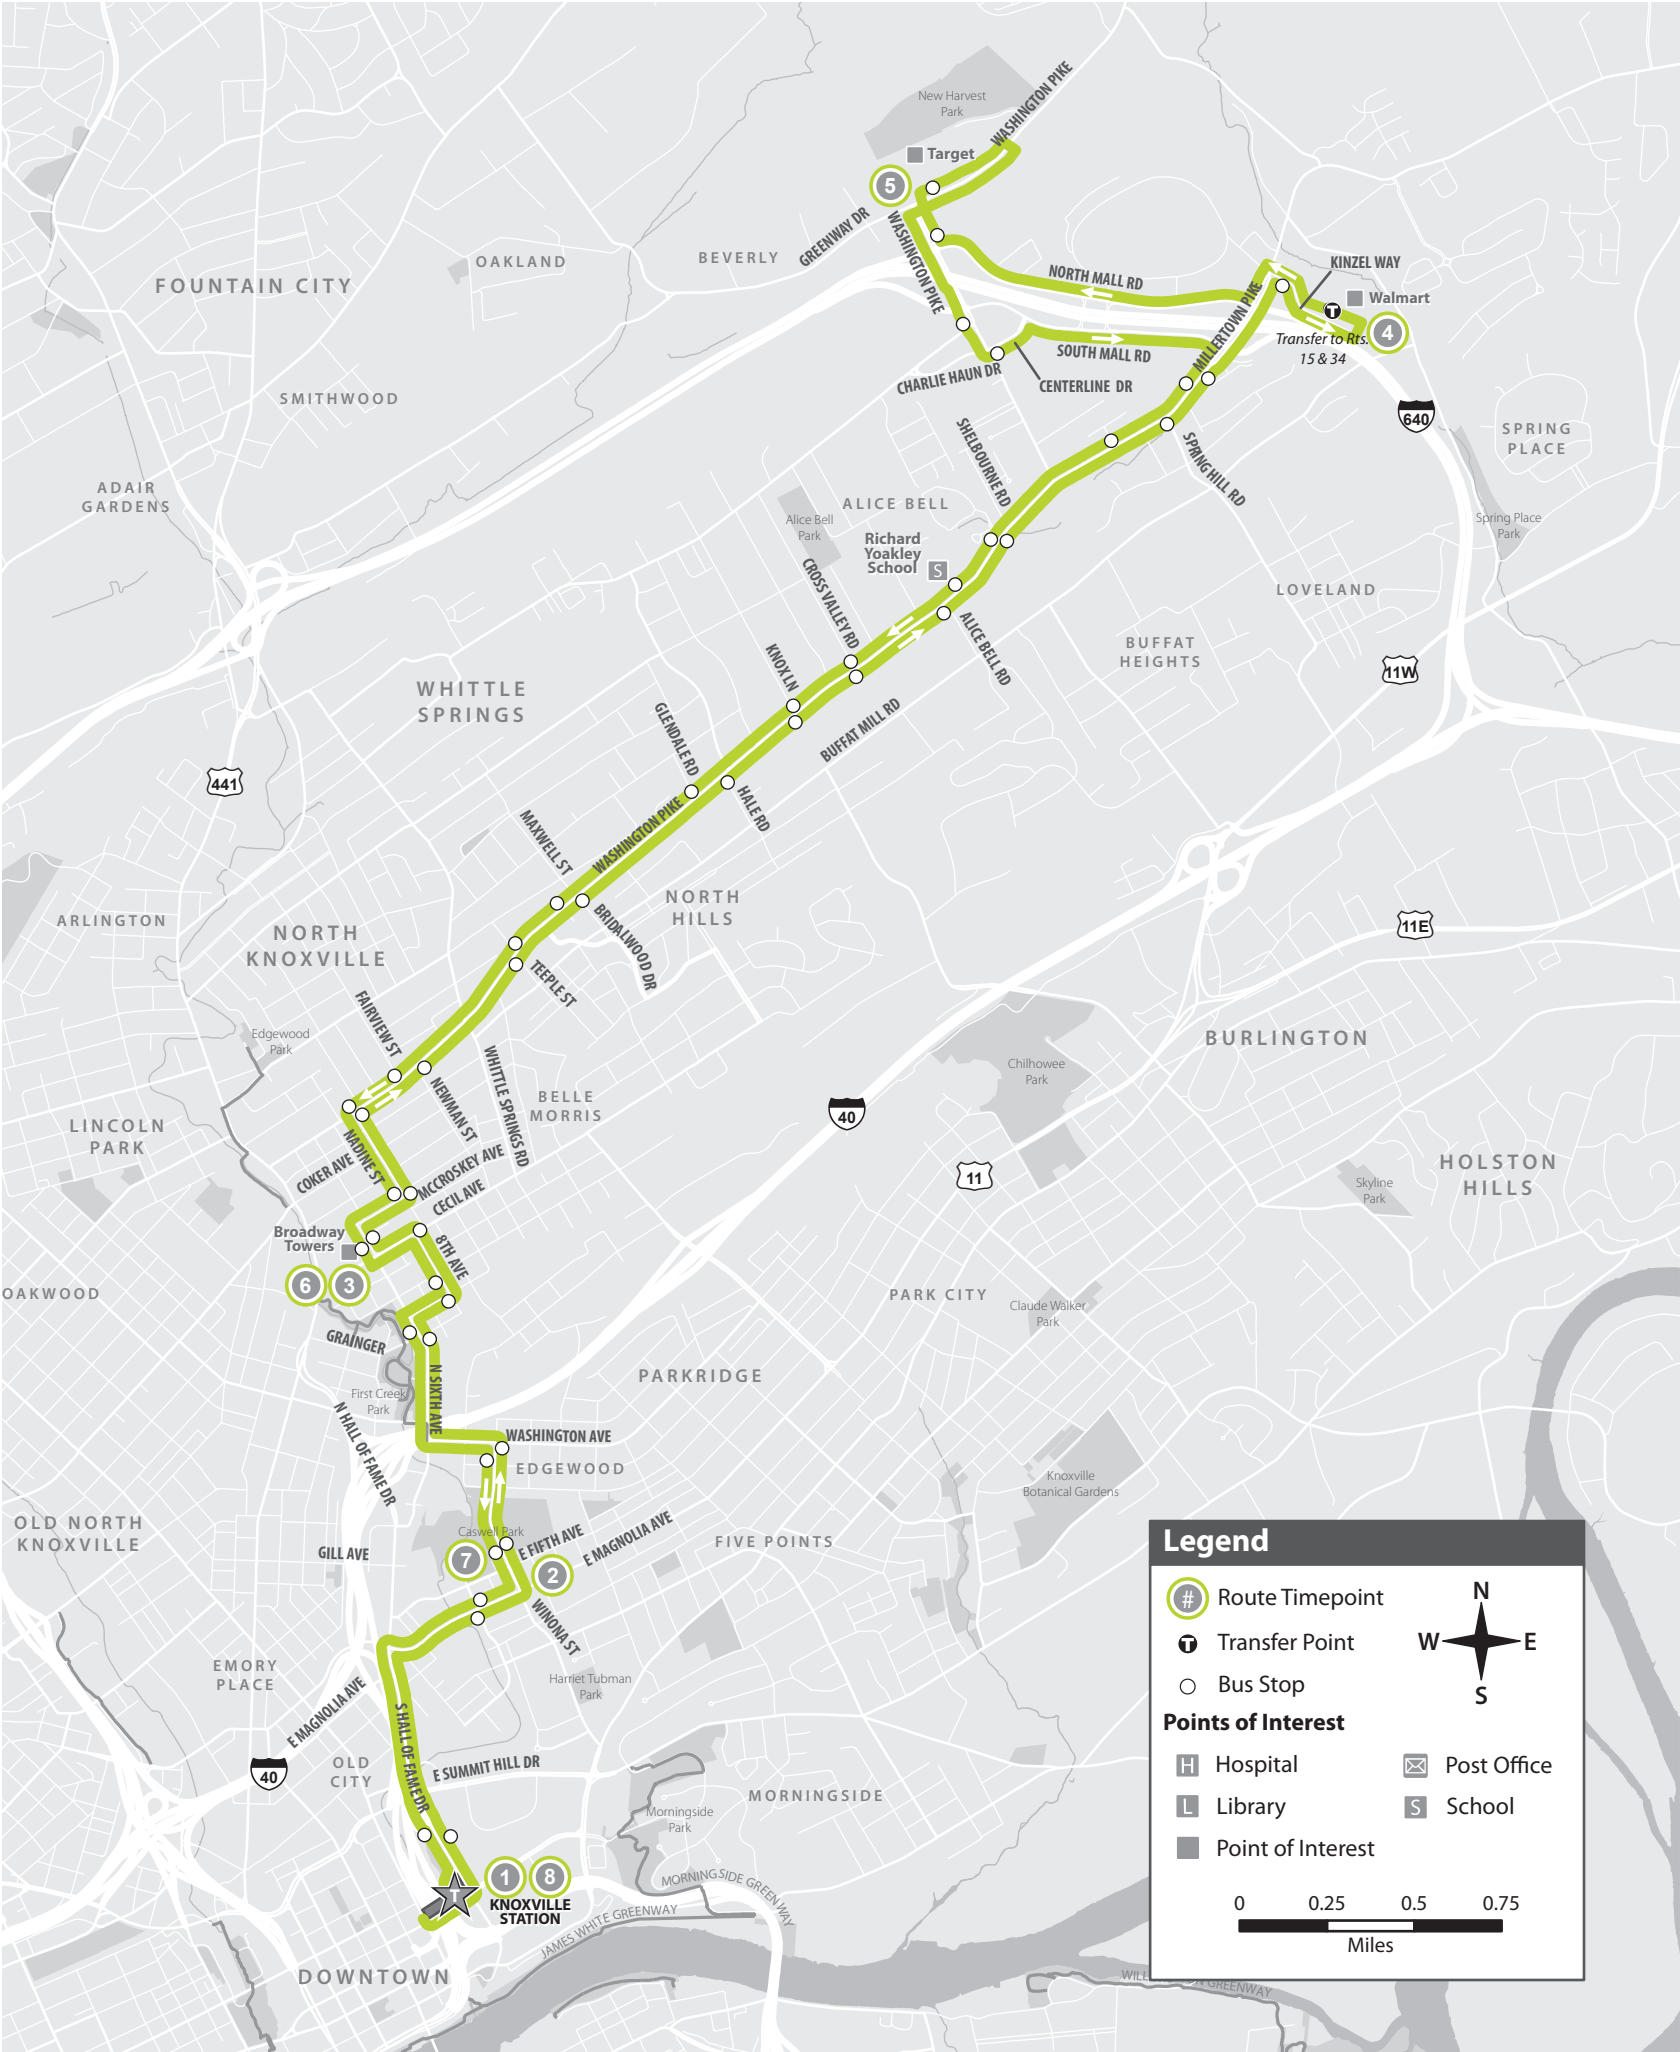

Route 23 - Millertown WEEKDAY (MONDAY - FRIDAY) ONLY

Going away from downtown				Going toward downtown			
Knoxville Station Bay L	Winona after 5th (O'Connor Senior Center)	Sixth before McCroskey (Broadway Towers)	Walmart	Target	Sixth before Cecil (Broadway Towers)	Winona before 5th (O'Connor Senior Center)	Knoxville Station Bay D
			<i>Transfer to Rt. 34</i>				
1	2	3	4	5	6	7	8
7:45 AM	7:50 AM	8:00 AM	8:15 AM	8:25 AM	8:40 AM	8:50 AM	9:05 AM
8:45 AM	8:50 AM	9:00 AM	9:15 AM	9:25 AM	9:40 AM	9:50 AM	10:05 AM
9:45 AM	9:50 AM	10:00 AM	10:15 AM	10:25 AM	10:40 AM	10:50 AM	11:05 AM
10:45 AM	10:50 AM	11:00 AM	11:15 AM	11:25 AM	11:40 AM	11:50 AM	12:05 PM
11:45 AM	11:50 AM	12:00 PM	12:15 PM	12:25 PM	12:40 PM	12:50 PM	1:05 PM
12:45 PM	12:50 PM	1:00 PM	1:15 PM	1:25 PM	1:40 PM	1:50 PM	2:05 PM
1:45 PM	1:50 PM	2:00 PM	2:15 PM	2:25 PM	2:40 PM	2:50 PM	3:05 PM
2:45 PM	2:50 PM	3:00 PM	3:15 PM	3:25 PM	3:40 PM	3:50 PM	4:05 PM
3:45 PM	3:50 PM	4:00 PM	4:15 PM	4:25 PM	4:40 PM	4:50 PM	5:05 PM
4:45 PM	4:50 PM	5:00 PM	5:15 PM	5:25 PM	5:40 PM	5:50 PM	6:05 PM
5:45 PM	5:50 PM	6:00 PM	6:15 PM	6:25 PM	6:40 PM	6:50 PM	7:05 PM

Legend

- Route Timepoint
- Transfer Point
- Bus Stop

Points of Interest

- Hospital
- Library
- Point of Interest
- Post Office
- School

0 0.25 0.5 0.75
Miles