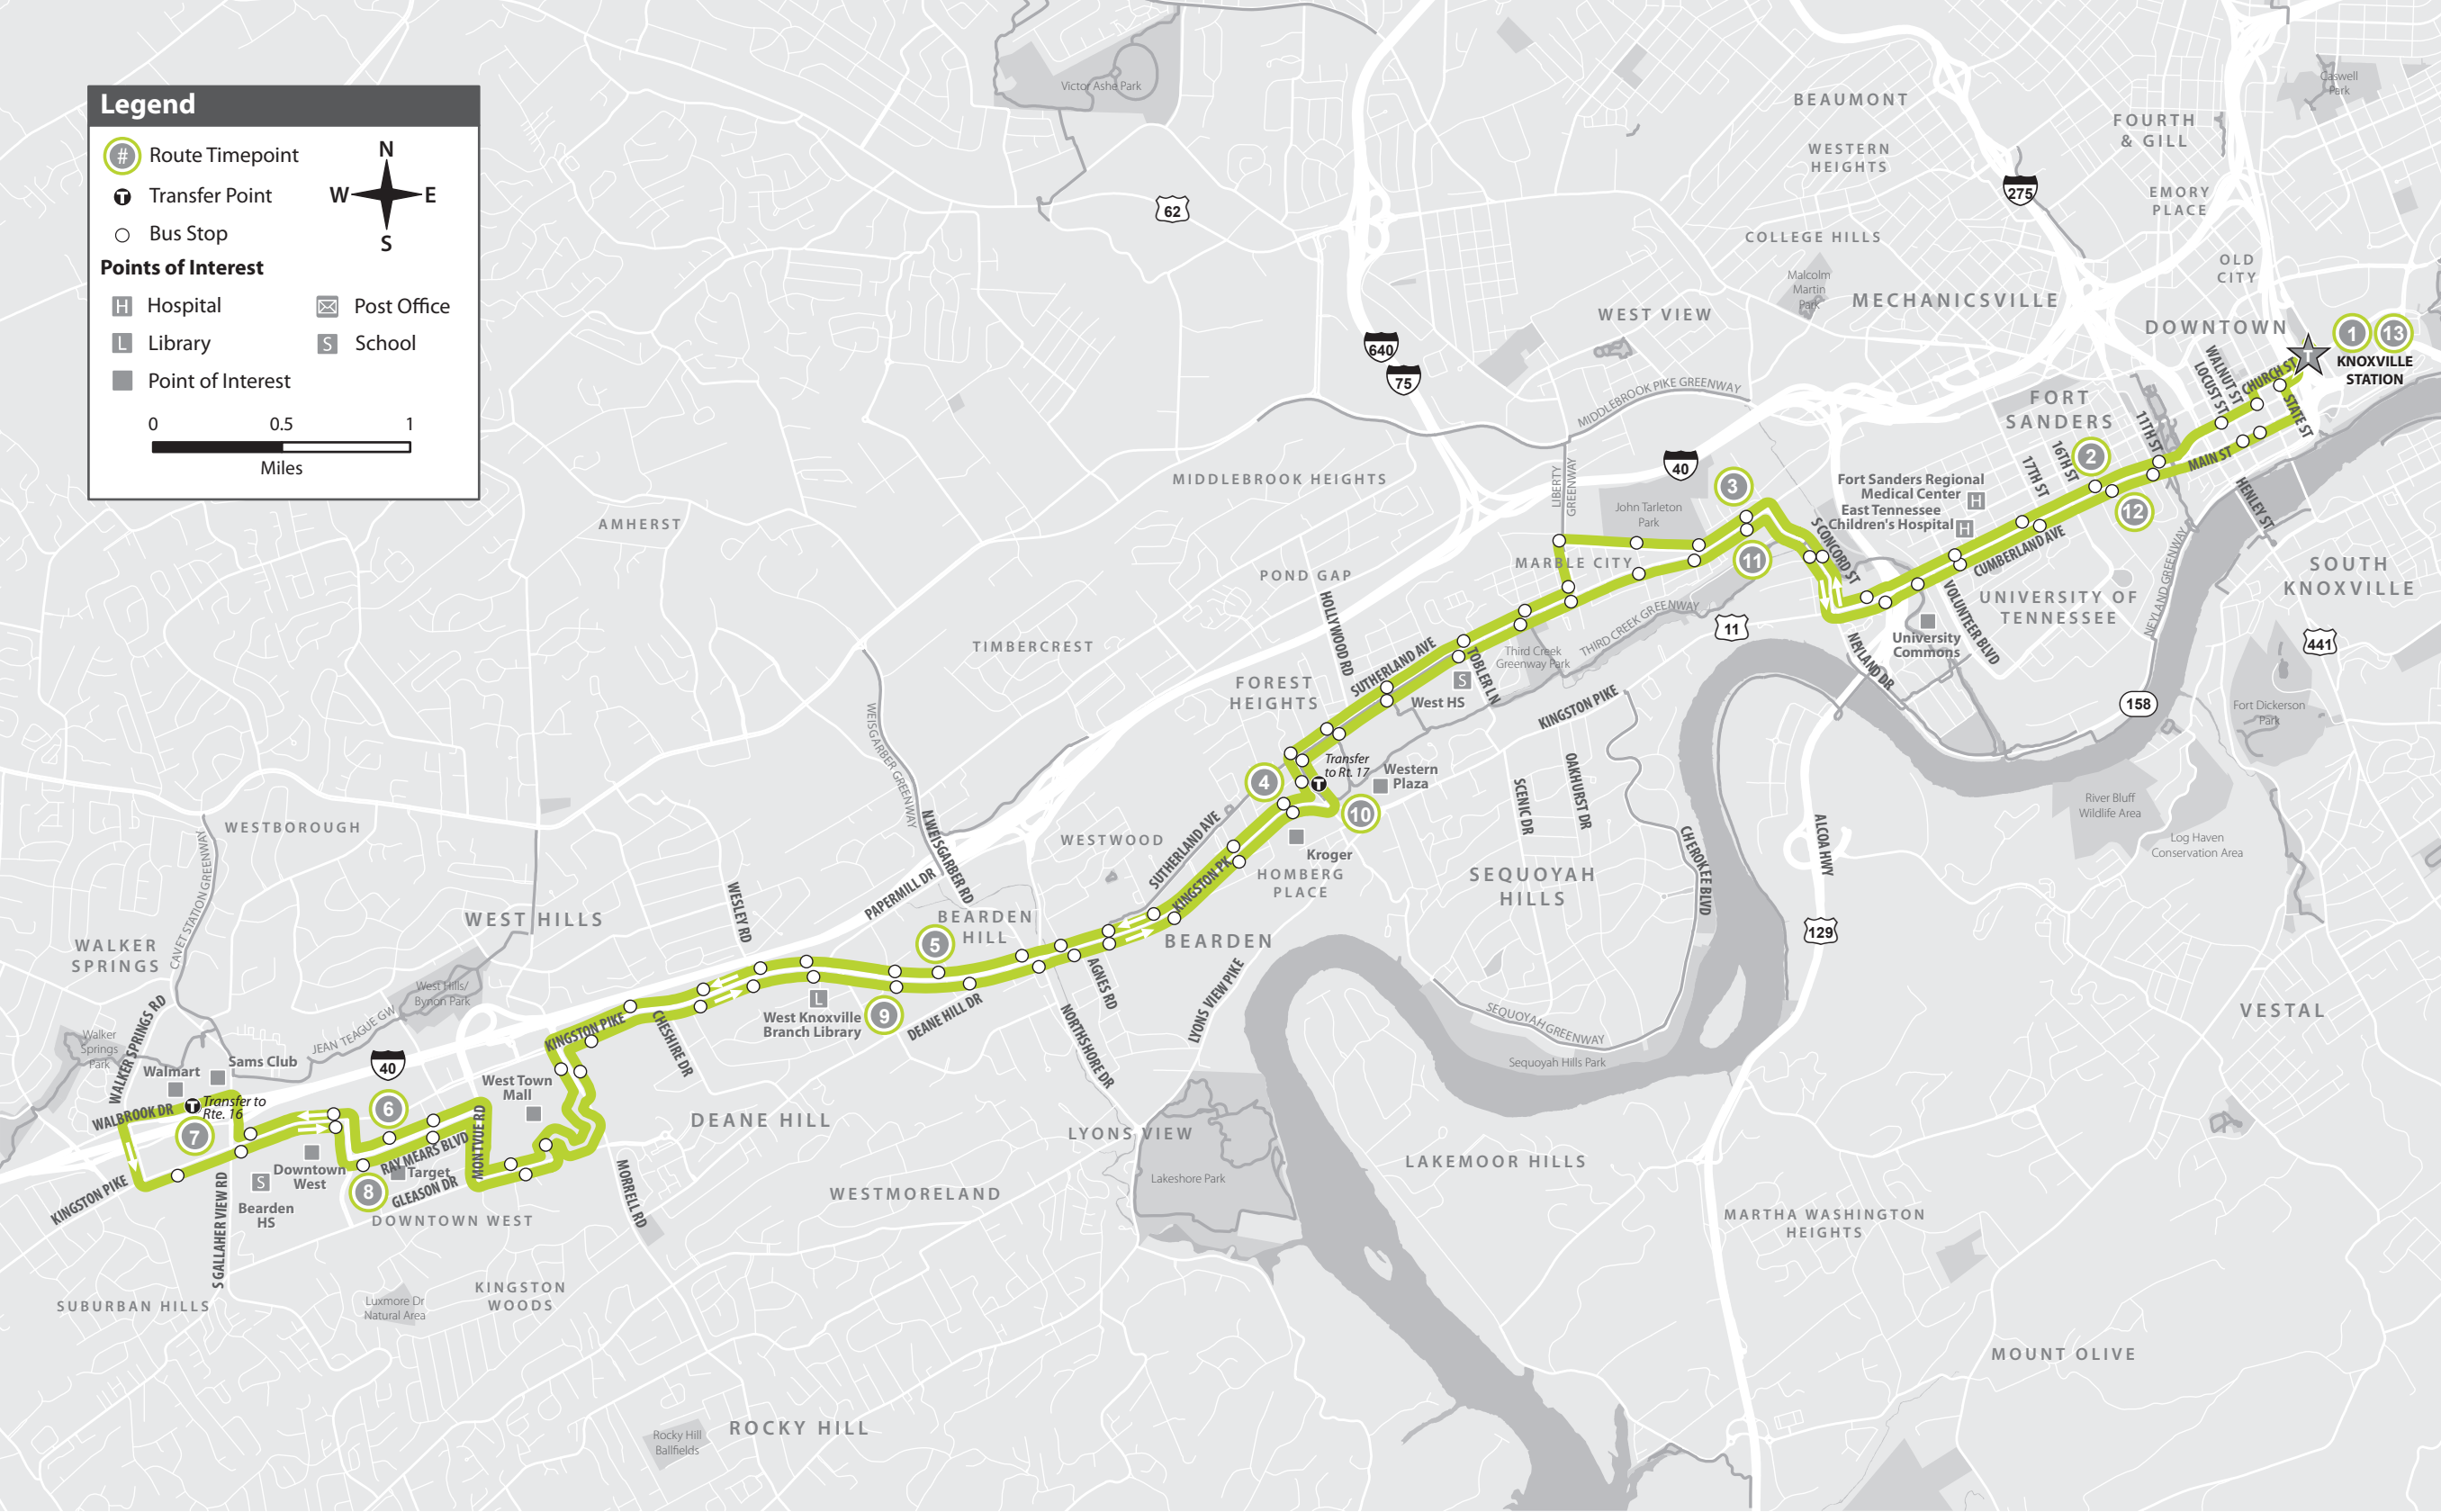

Legend

- Route Timepoint
- Transfer Point
- Bus Stop

Points of Interest

- Hospital
- Library
- Point of Interest
- Post Office
- School

0 0.5 1
Miles

Legend

- Route Timepoint
- Transfer Point
- Bus Stop

Points of Interest

- Hospital
- Library
- Point of Interest
- Post Office
- School

0 0.5 1
Miles