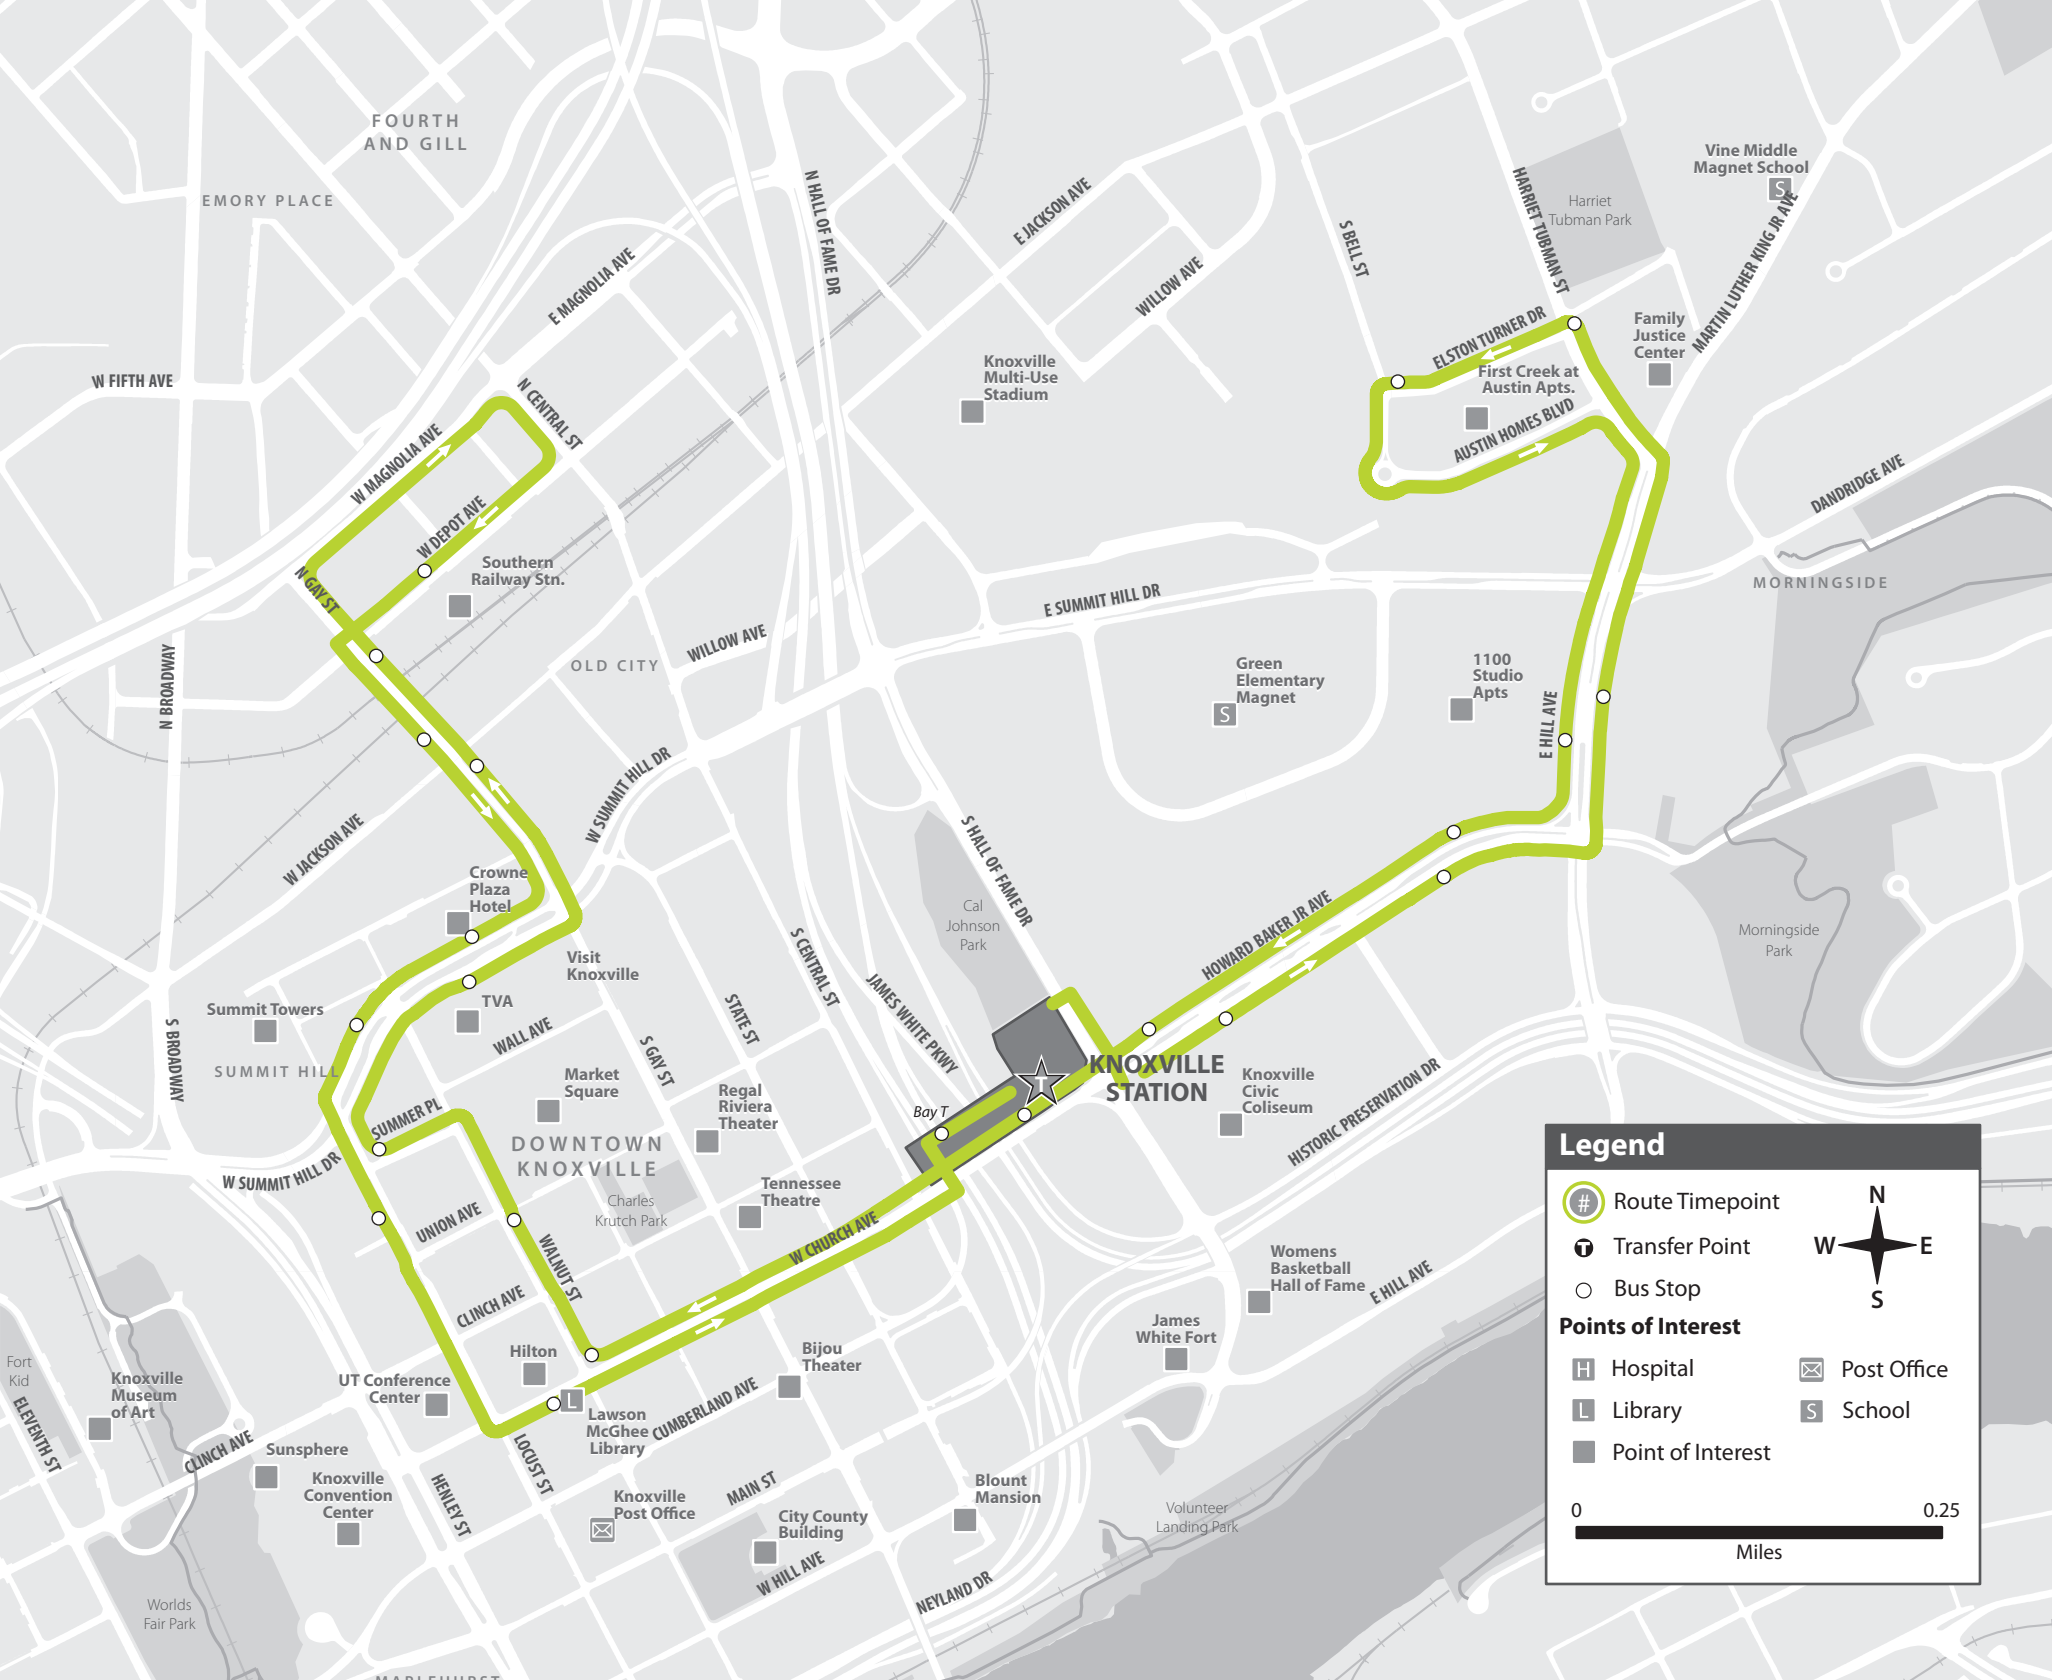

Route 1 - Downtown Connector

First trip departs Knoxville Station from Bay T at :08 after the hour each day
Can also board Downtown Connector on Church Ave in front of Knoxville Station

MONDAY - THURSDAY	Runs every 12 minutes	7:00 AM - 8:00 PM
FRIDAYS	Runs every 12 minutes	7:00 AM - 10:00 PM
SATURDAYS	Runs every 12 minutes	8:00 AM - 10:00 PM
SUNDAYS	Runs every 12 minutes	8:00 AM - 8:00 PM

Legend

- Route Timepoint
- Transfer Point
- Bus Stop
- Hospital
- Library
- Point of Interest
- Post Office
- School

0 0.25 Miles