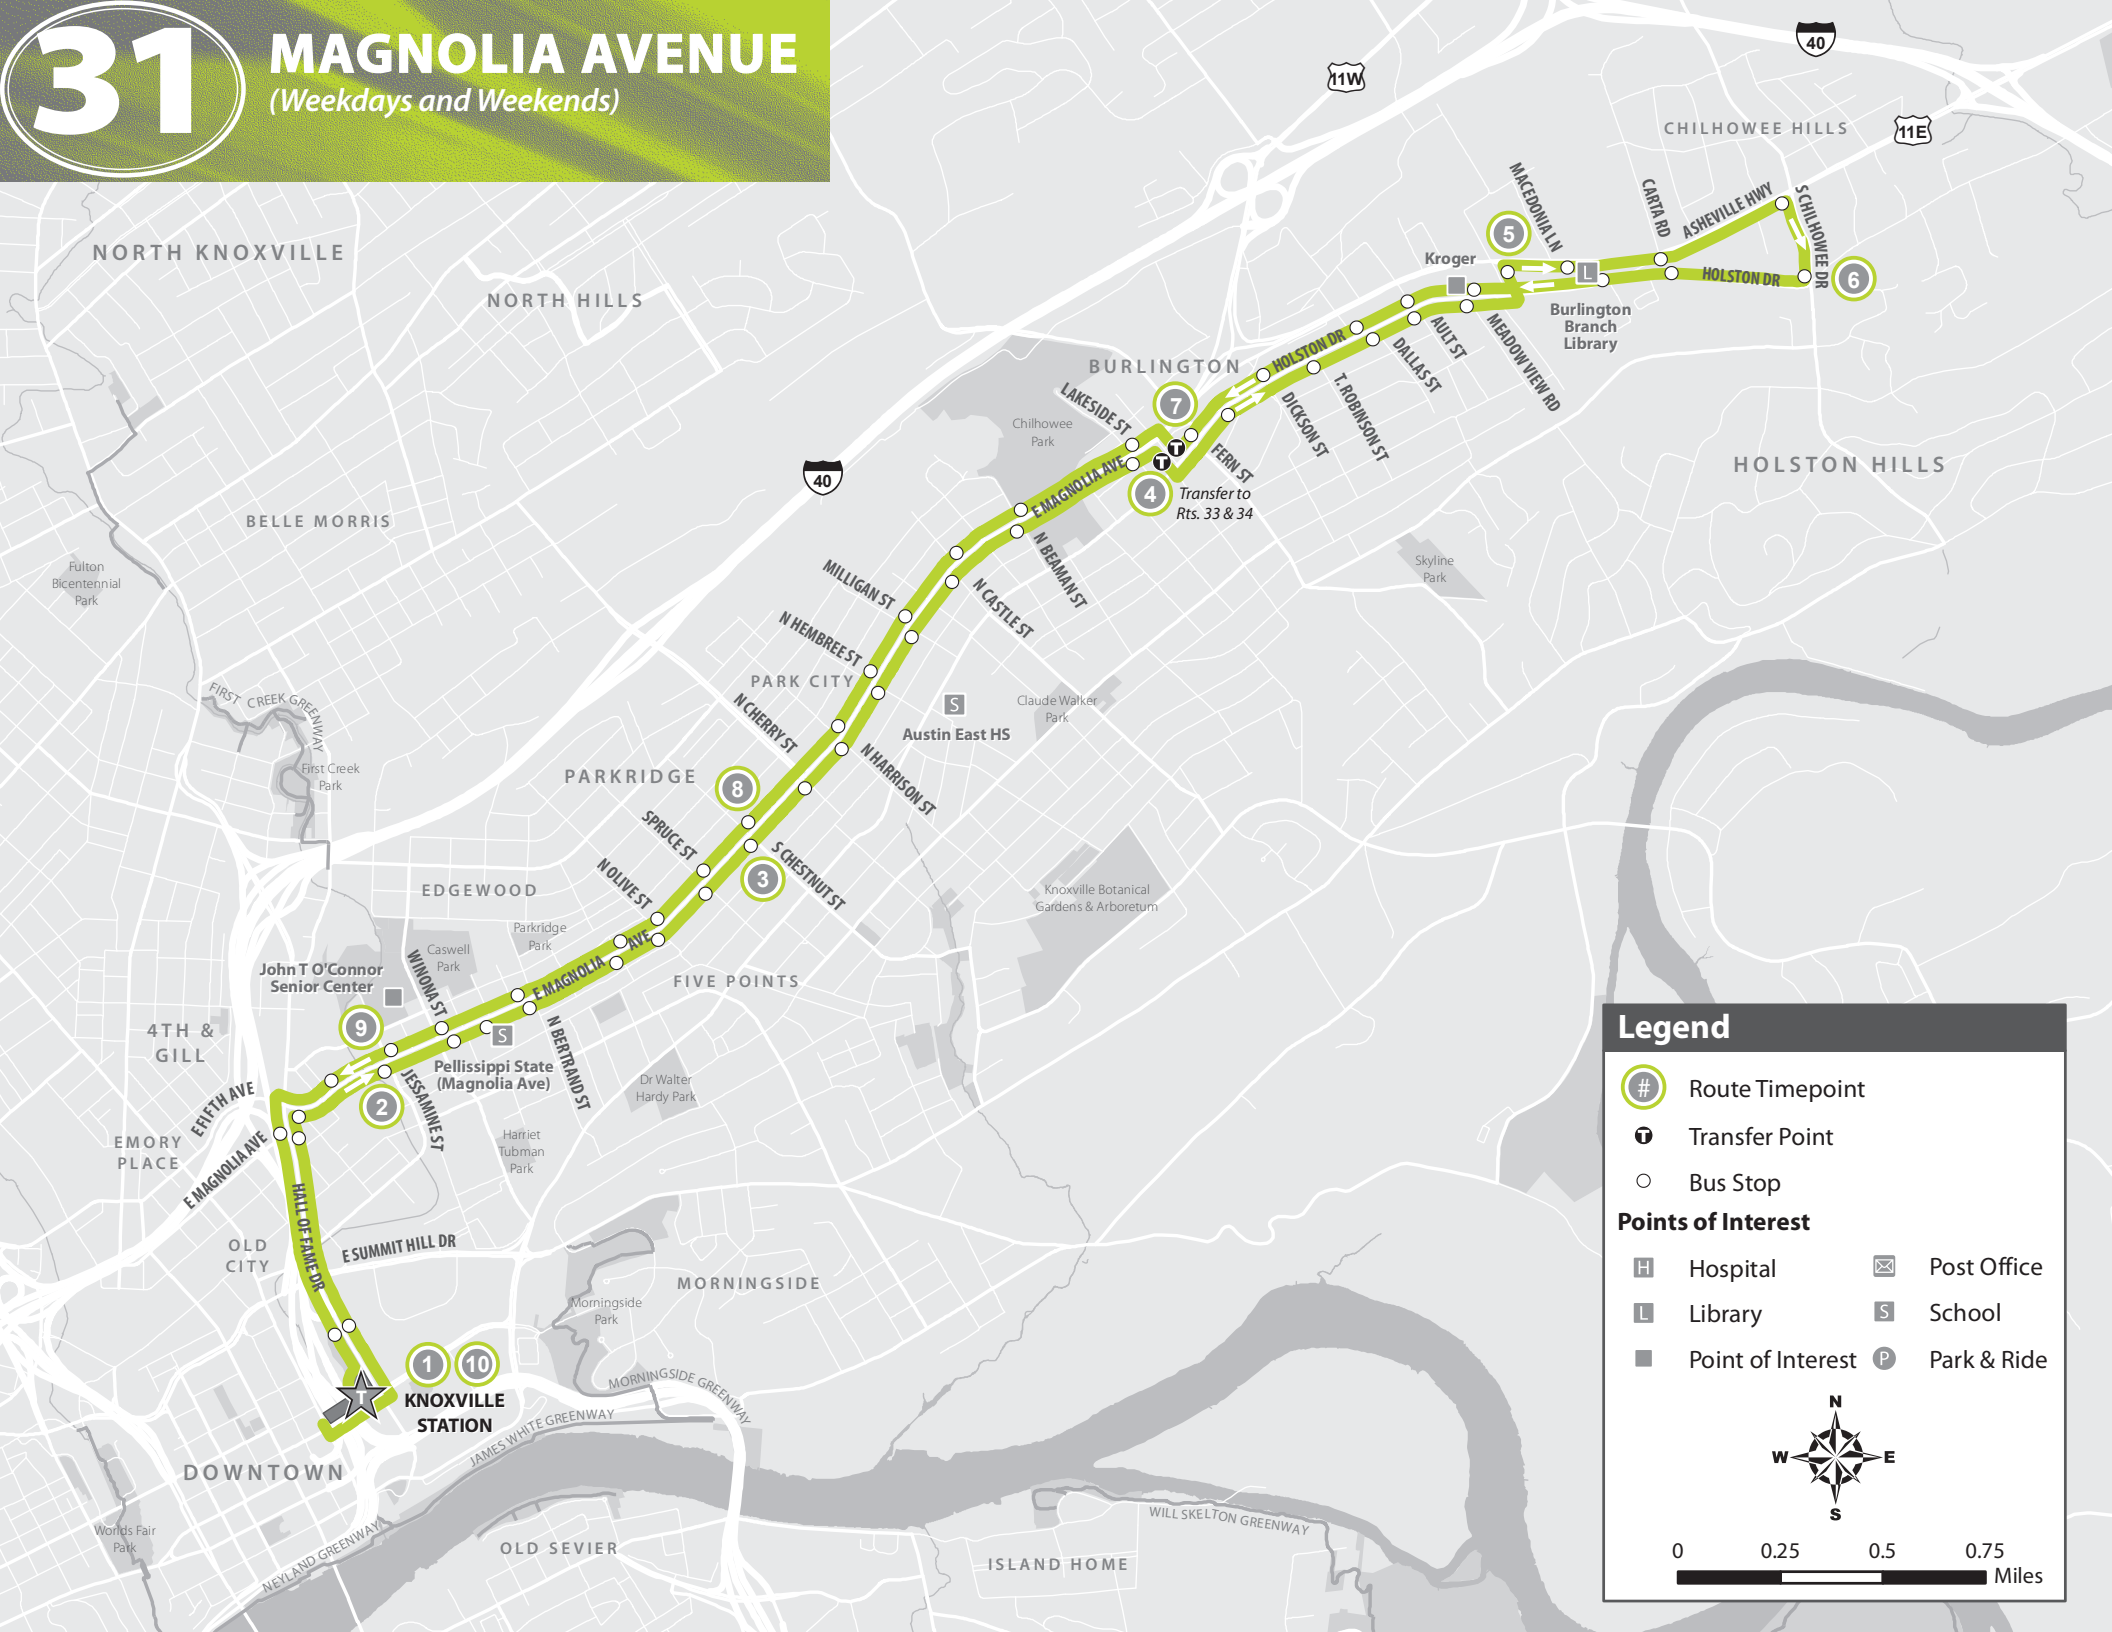

31 MAGNOLIA AVENUE

(Weekdays and Weekends)

Legend

- Route Timepoint
- Transfer Point
- Bus Stop

Points of Interest

Hospital	Post Office
Library	School
Point of Interest	Park & Ride

0 0.25 0.5 0.75 Miles