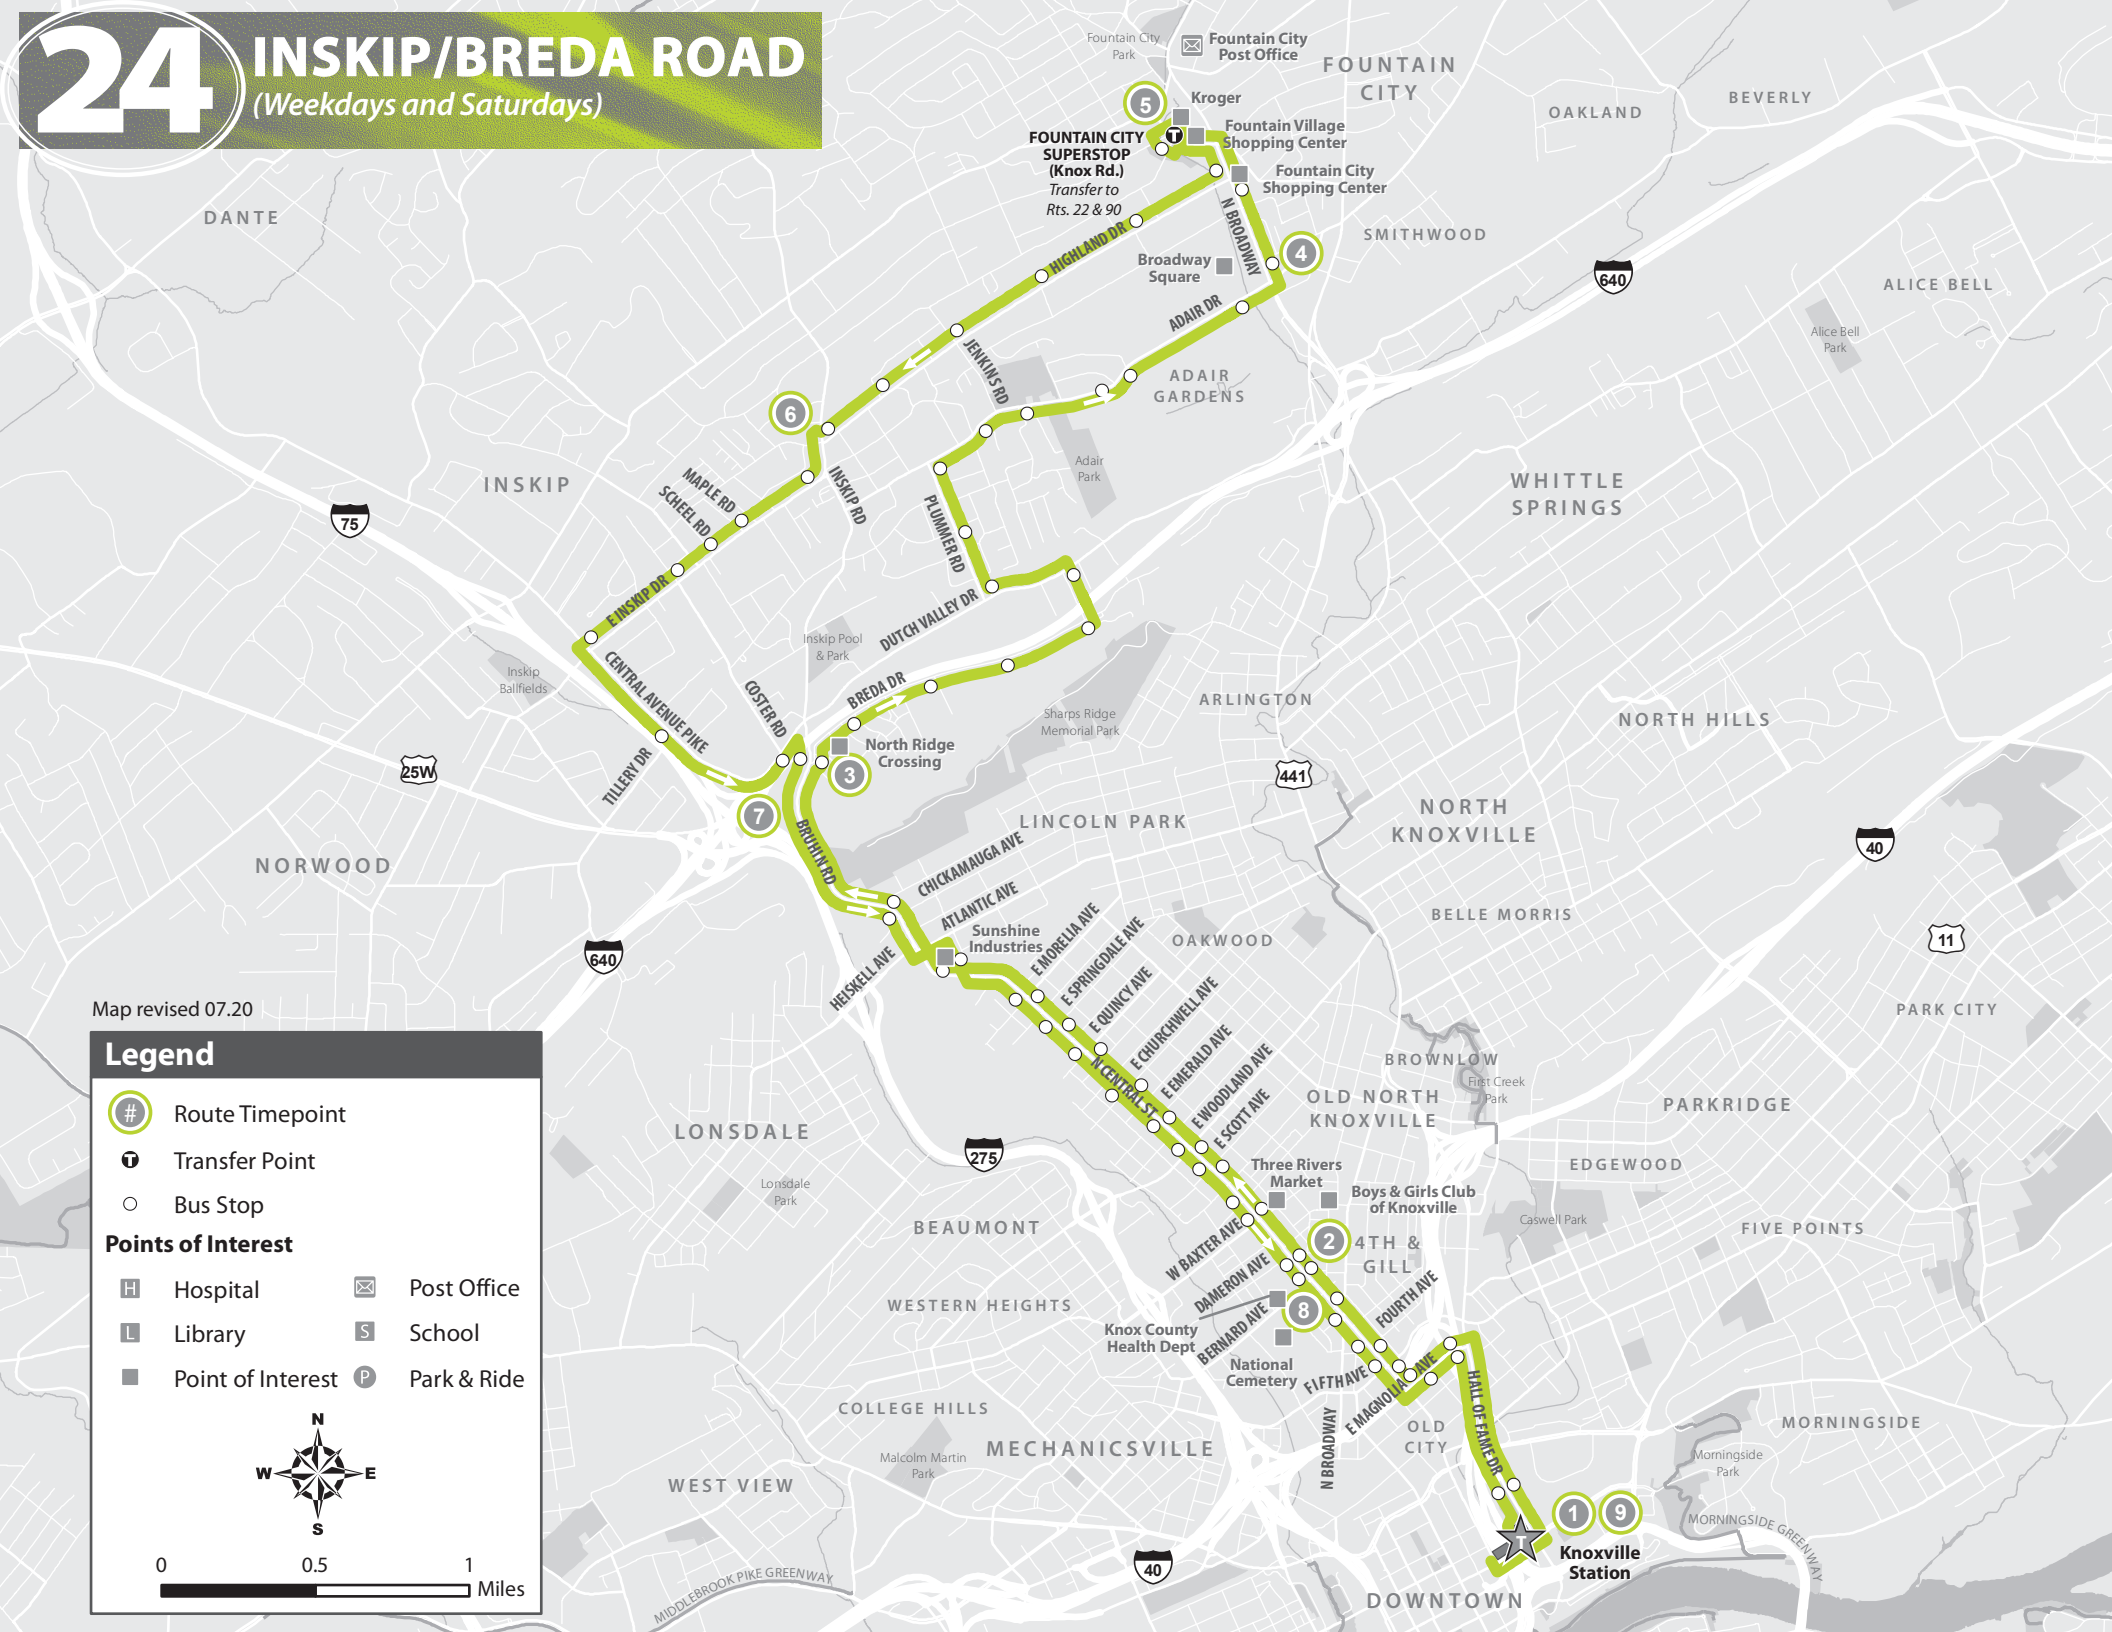

24 INSKIP/BREDA ROAD

(Weekdays and Saturdays)

Map revised 07.20

Legend

- # Route Timepoint
- T Transfer Point
- Bus Stop

Points of Interest

H Hospital	☐ Post Office
L Library	S School
■ Point of Interest	P Park & Ride

0 0.5 1 Miles