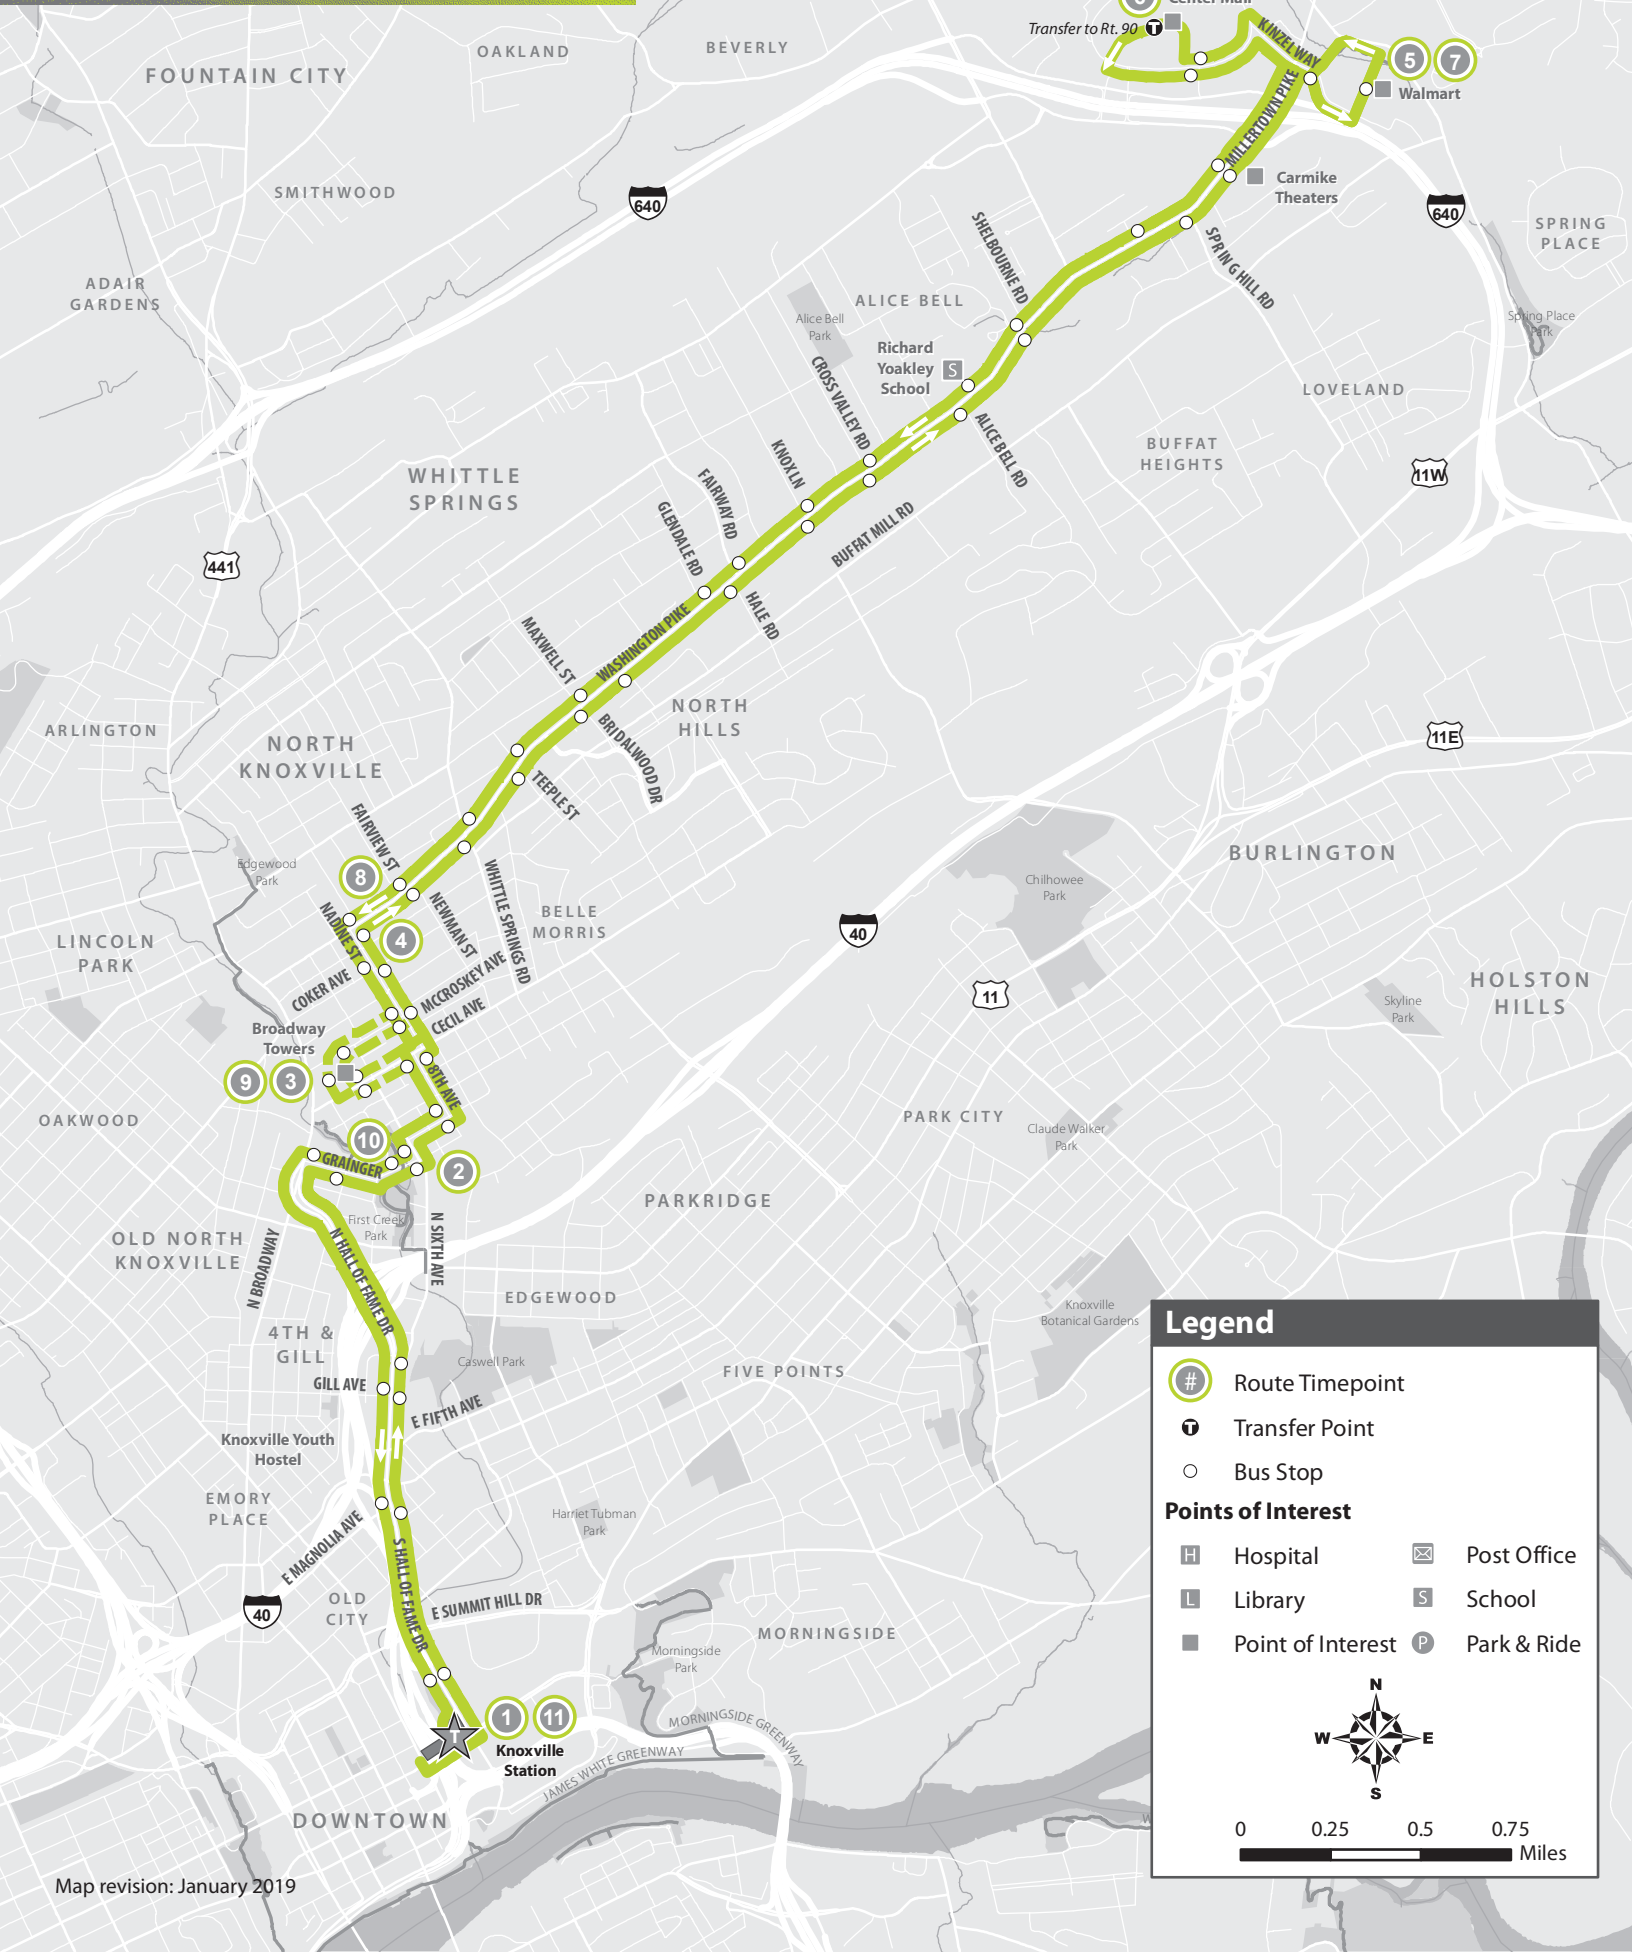

23 MILLERTOWN

(Weekdays and Weekends)

Legend

- # Route Timepoint
- T Transfer Point
- Bus Stop

Points of Interest

H Hospital	✉ Post Office
L Library	S School
■ Point of Interest	P Park & Ride

0 0.25 0.5 0.75 Miles

Going away from downtown							Going toward downtown						
T Transfer to:						Rt. 90 Westbound							
Knoxville Station—Platform I	Grainger at Sixth	Broadway Towers	Nadine at Washington Pk	Walmart	Knoxville Center Mall (Arrives)		Knoxville Center Mall (Leaves)	Walmart	Washington at Fairview	Broadway Towers	Sixth at Grainger	Knoxville Station	
1	2	3	4	5	6	Bus Goes On To Serve	6	7	8	9	10	11	
WEEKDAY SCHEDULE													
A.M.	—	—	—	—	—	—	—	5:30	5:37	5:49	—	5:56	6:10
	—	—	—	—	—	—	—	6:30	6:37	6:49	—	6:56	7:10
	6:15	6:24	—	6:29	6:45	6:55	Rt. 33	7:30	7:37	7:49	—	7:56	8:10
	7:15	7:24	—	7:29	7:45	7:55	Rt. 33	8:30	8:37	8:49	8:54	8:56	9:10
	8:15	8:24	—	8:29	8:45	8:55	Rt. 33	9:30	9:37	9:49	9:54	9:56	10:10
	9:15	9:24	9:27	9:29	9:45	9:55	Rt. 33	10:30	10:37	10:49	10:54	10:56	11:10
	10:15	10:24	10:27	10:29	10:45	10:55	Rt. 33	11:30	11:37	11:49	11:54	11:56	12:10
	11:15	11:24	11:27	11:29	11:45	11:55	Rt. 33	12:30	12:37	12:49	12:54	12:56	1:10
P.M.	12:15	12:24	12:27	12:29	12:45	12:55	Rt. 33	1:30	1:37	1:49	1:54	1:56	2:10
	1:15	1:24	1:27	1:29	1:45	1:55	Rt. 33	2:30	2:37	2:49	2:54	2:56	3:10
	2:15	2:24	2:27	2:29	2:45	2:55	Rt. 33	3:30	3:37	3:49	3:54	3:56	4:10
	3:15	3:24	3:27	3:29	3:45	3:55	Rt. 33	4:30	4:37	4:49	—	4:56	5:10
	4:15	4:24	4:27	4:29	4:45	4:55	Rt. 33	5:30	5:37	5:49	—	5:56	6:10
	5:15	5:24	—	5:29	5:45	5:55	Rt. 33	6:30	6:37	6:49	—	6:56	7:10
	6:15	6:24	—	6:29	6:45	6:55	Rt. 33	7:30	7:37	7:49	—	7:56	8:10
	7:15	7:24	—	7:29	7:45	7:55	Rt. 33	8:30	8:37	8:49	—	8:56	9:10
	8:15	8:24	—	8:29	8:45	8:55	Rt. 33	9:30	9:37	9:49	—	9:56	10:10
	9:15	9:24	—	9:29	9:45	9:55	Rt. 33	10:30	10:37	10:49	—	10:56	11:10
	10:15	10:24	—	10:29	10:45	10:55	—	I-40 to Downtown		—	—	—	11:10
	11:15	11:24	—	11:29	11:45	To Garage							