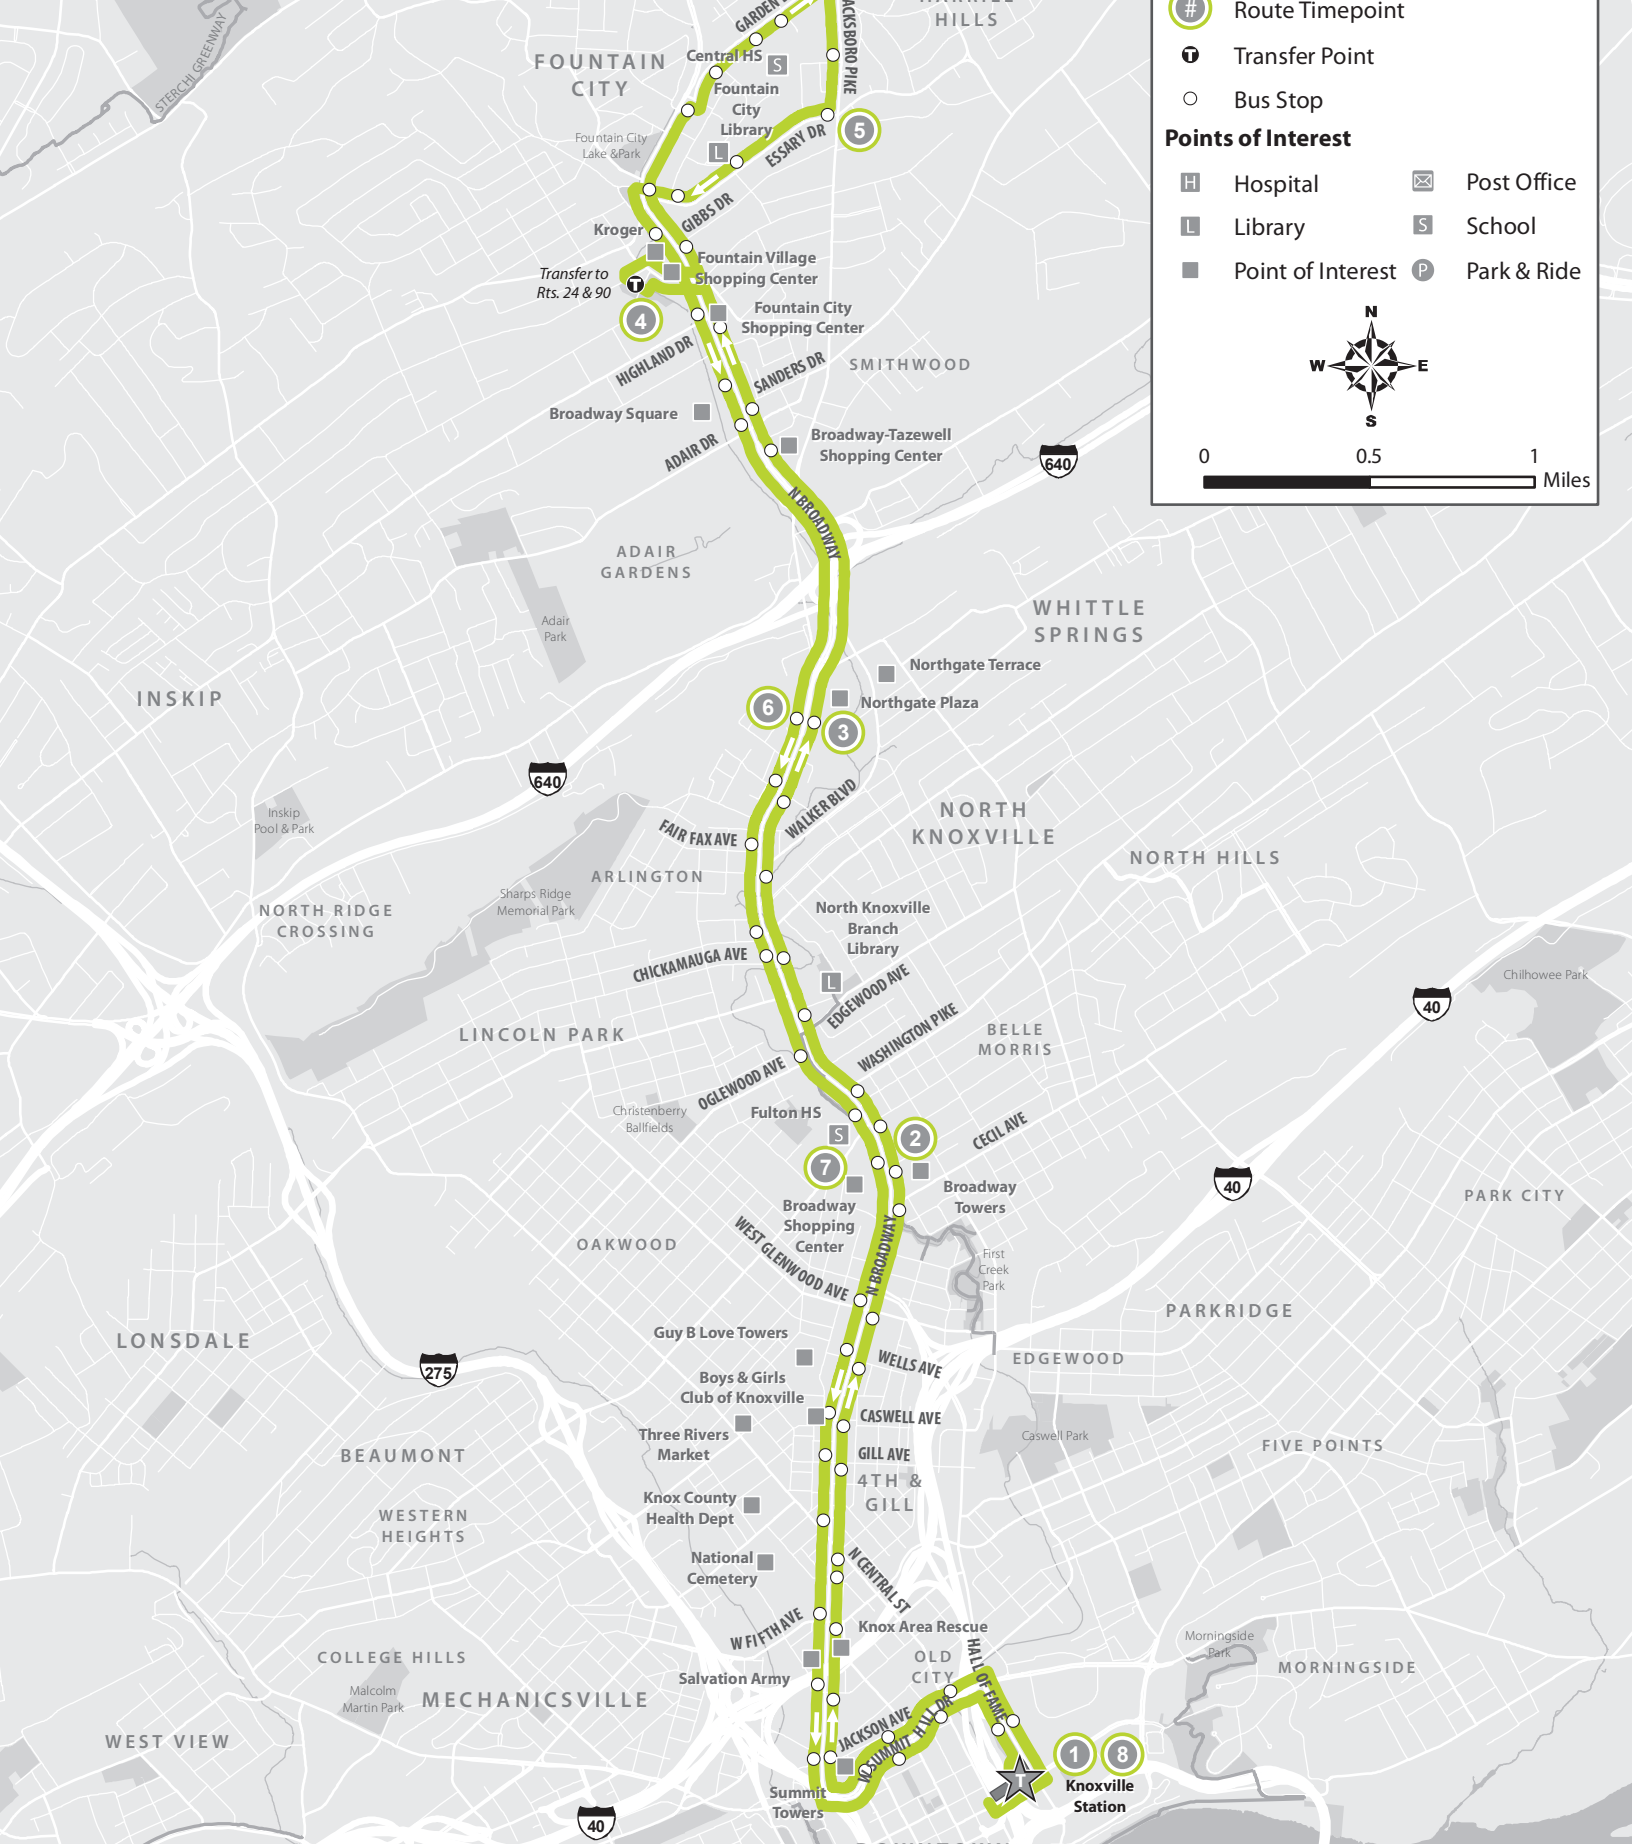

22 BROADWAY

(Weekdays and Weekends)

Legend

- Route Timepoint
- Transfer Point
- Bus Stop

Points of Interest

Hospital	Post Office
Library	School
Point of Interest	Park & Ride

0 0.5 1 Miles

BROADWAY

Information Updated: August 19, 2019

Weekday Schedule Route 22: Broadway

Going away from Downtown				Going toward Downtown			
T Transfer to:				Rts. 24 & 90			
Knoxville Station—Platform H	Broadway Shopping Center	Northgate Shopping Center	Fountain City Superstop	Jacksboro at Essary	Northgate Shopping Center	Broadway Shopping Center	Knoxville Station
1	2	3	4	5	6	7	8