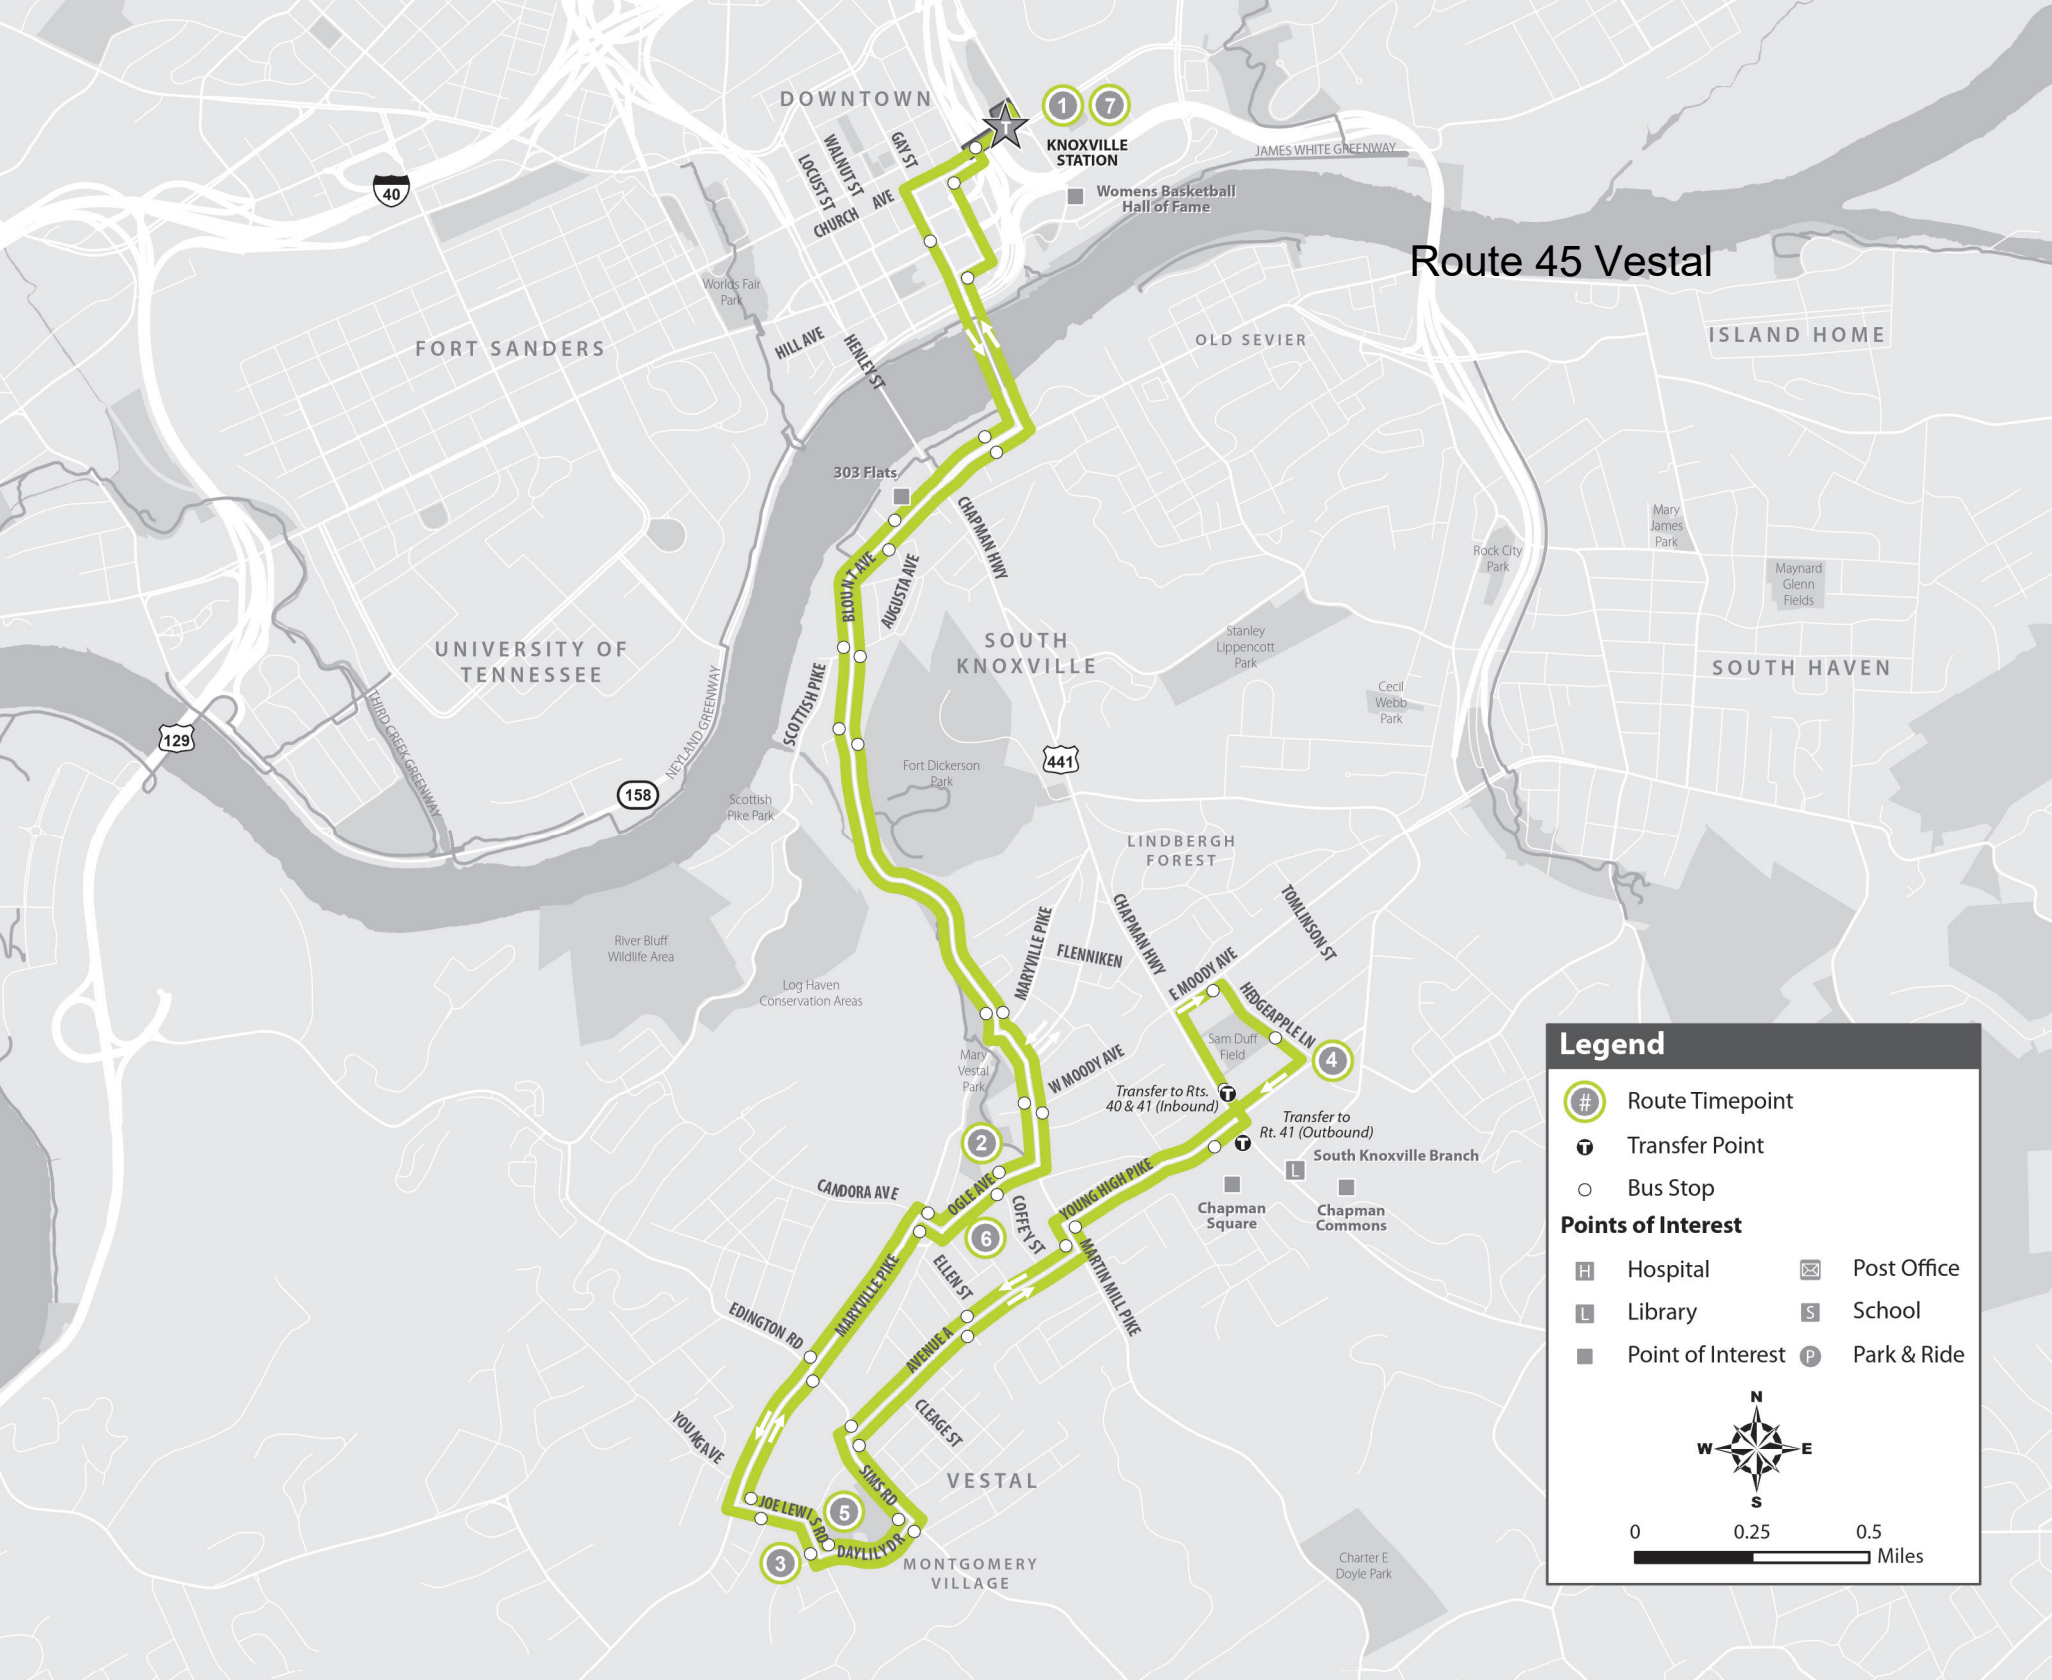

Route 45 Vestal

Legend

- # Route Timepoint
- T Transfer Point
- Bus Stop

Points of Interest

H Hospital	✉ Post Office
L Library	S School
■ Point of Interest	P Park & Ride

0 0.25 0.5
Miles