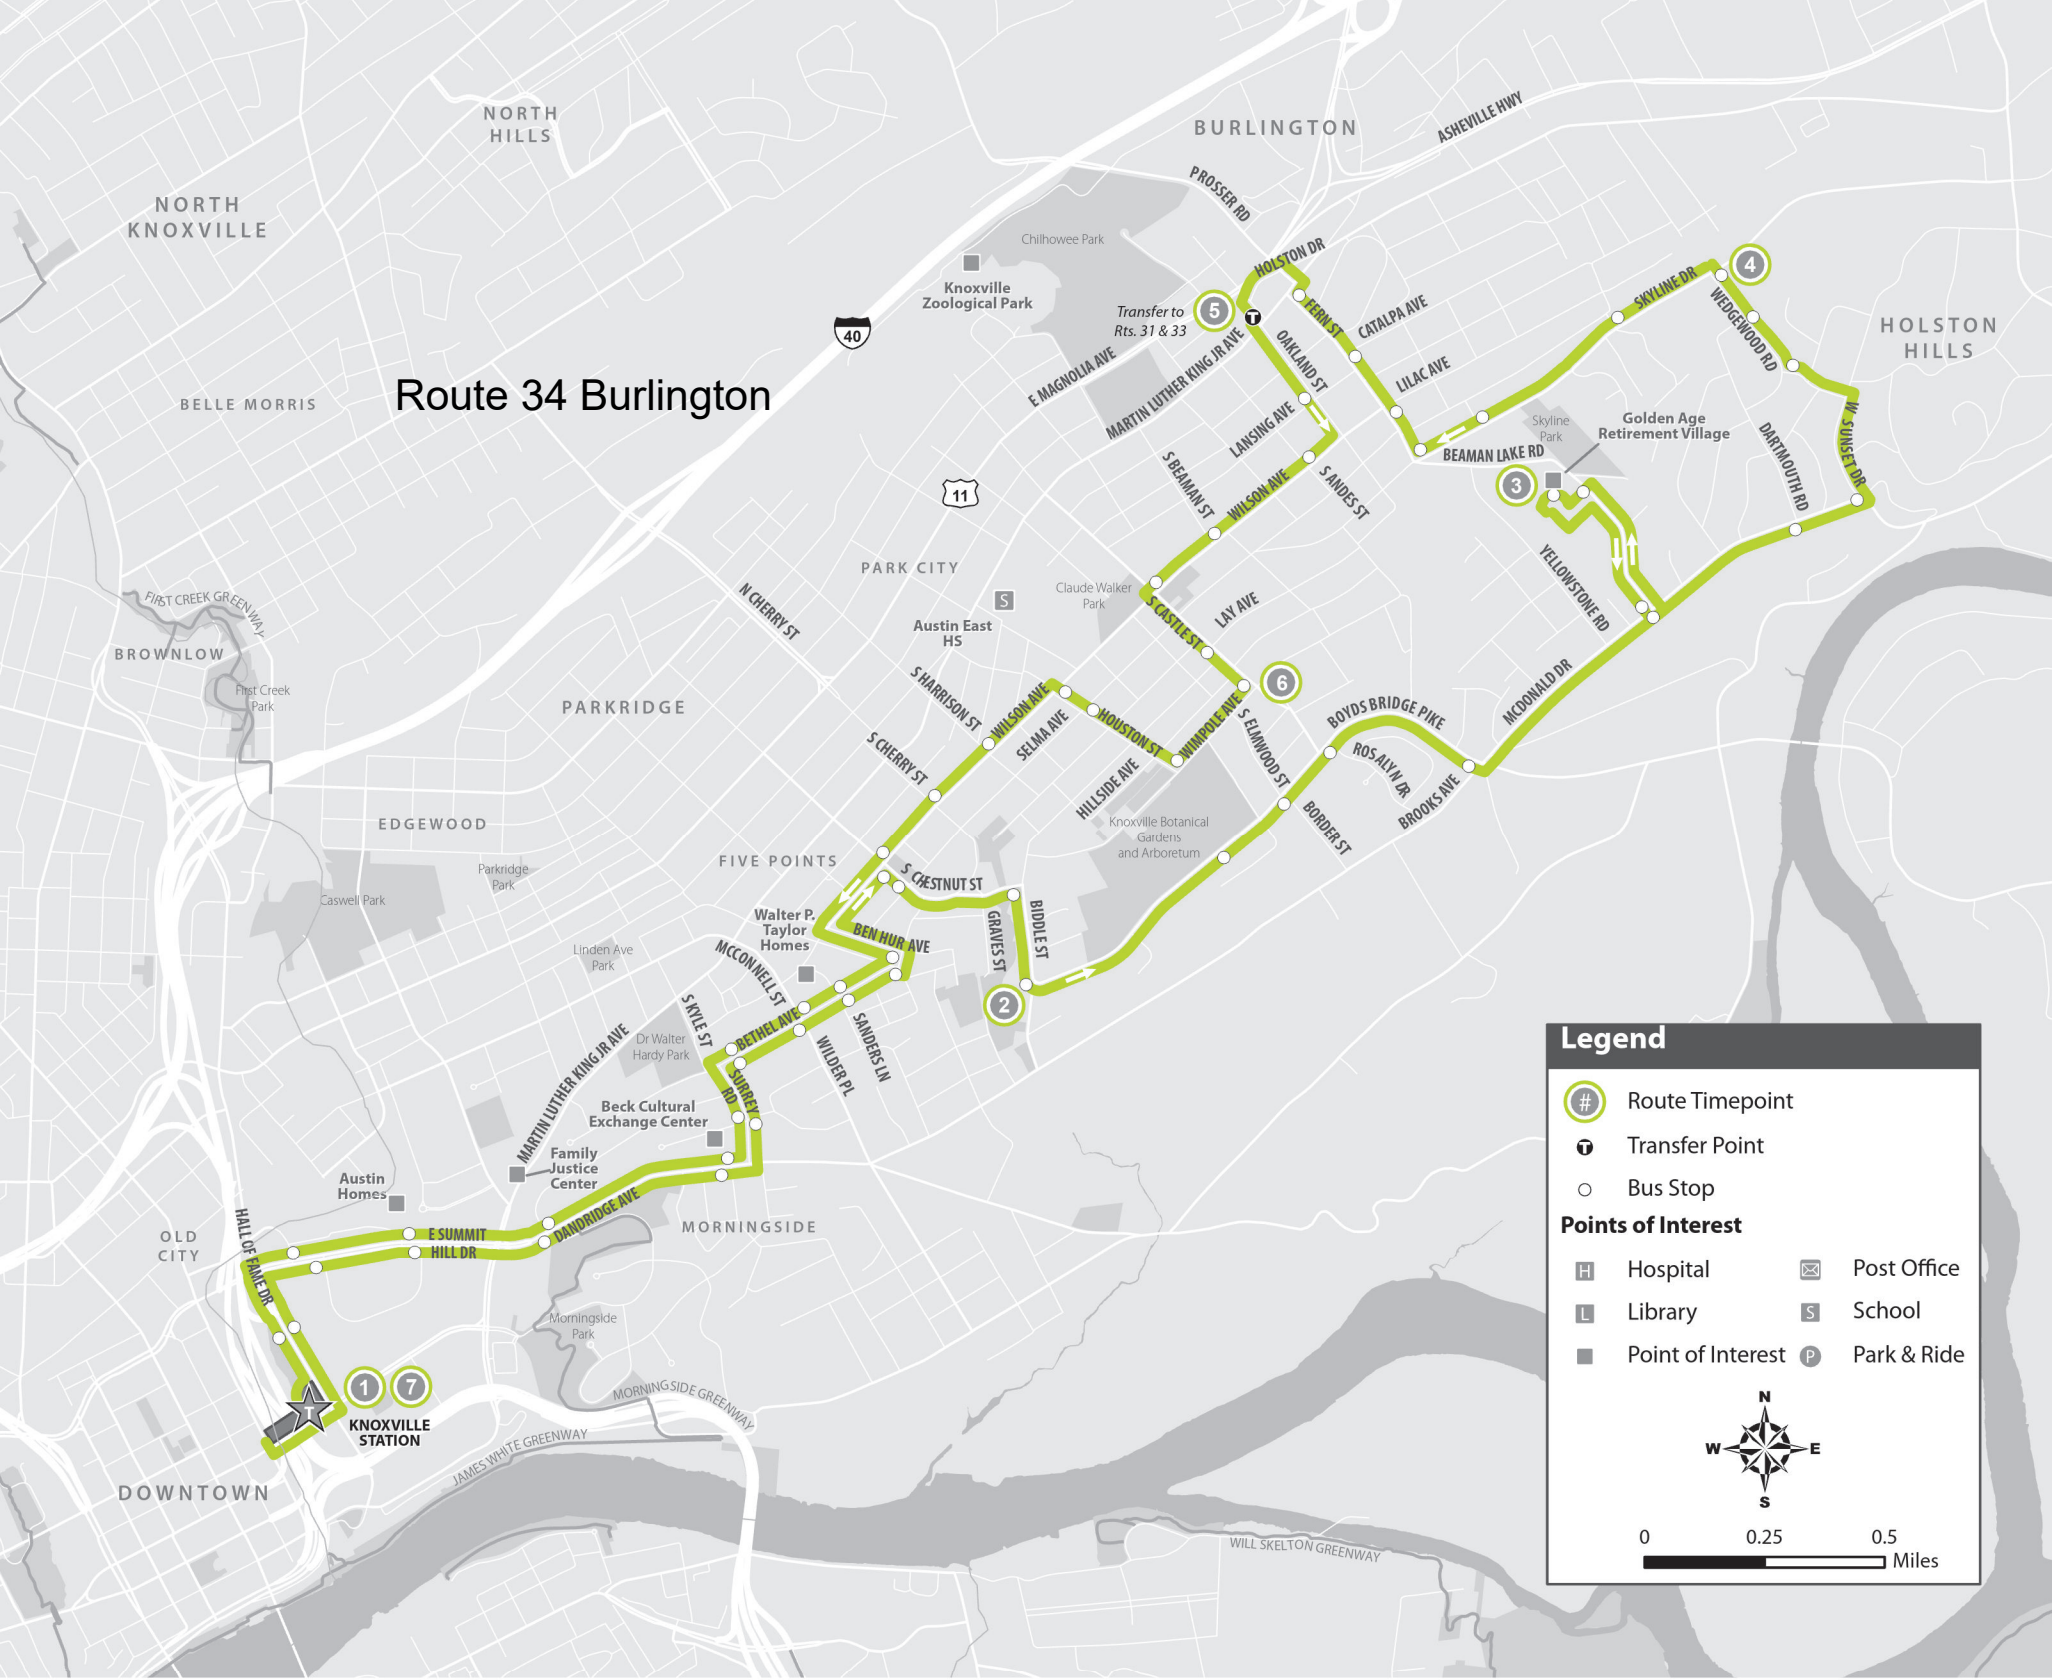

# Route 34 Burlington

### Legend

- Route Timepoint
- Transfer Point
- Bus Stop

### Points of Interest

- Hospital
- Library
- Point of Interest
- Post Office
- School
- Park & Ride

0 0.25 0.5 Miles