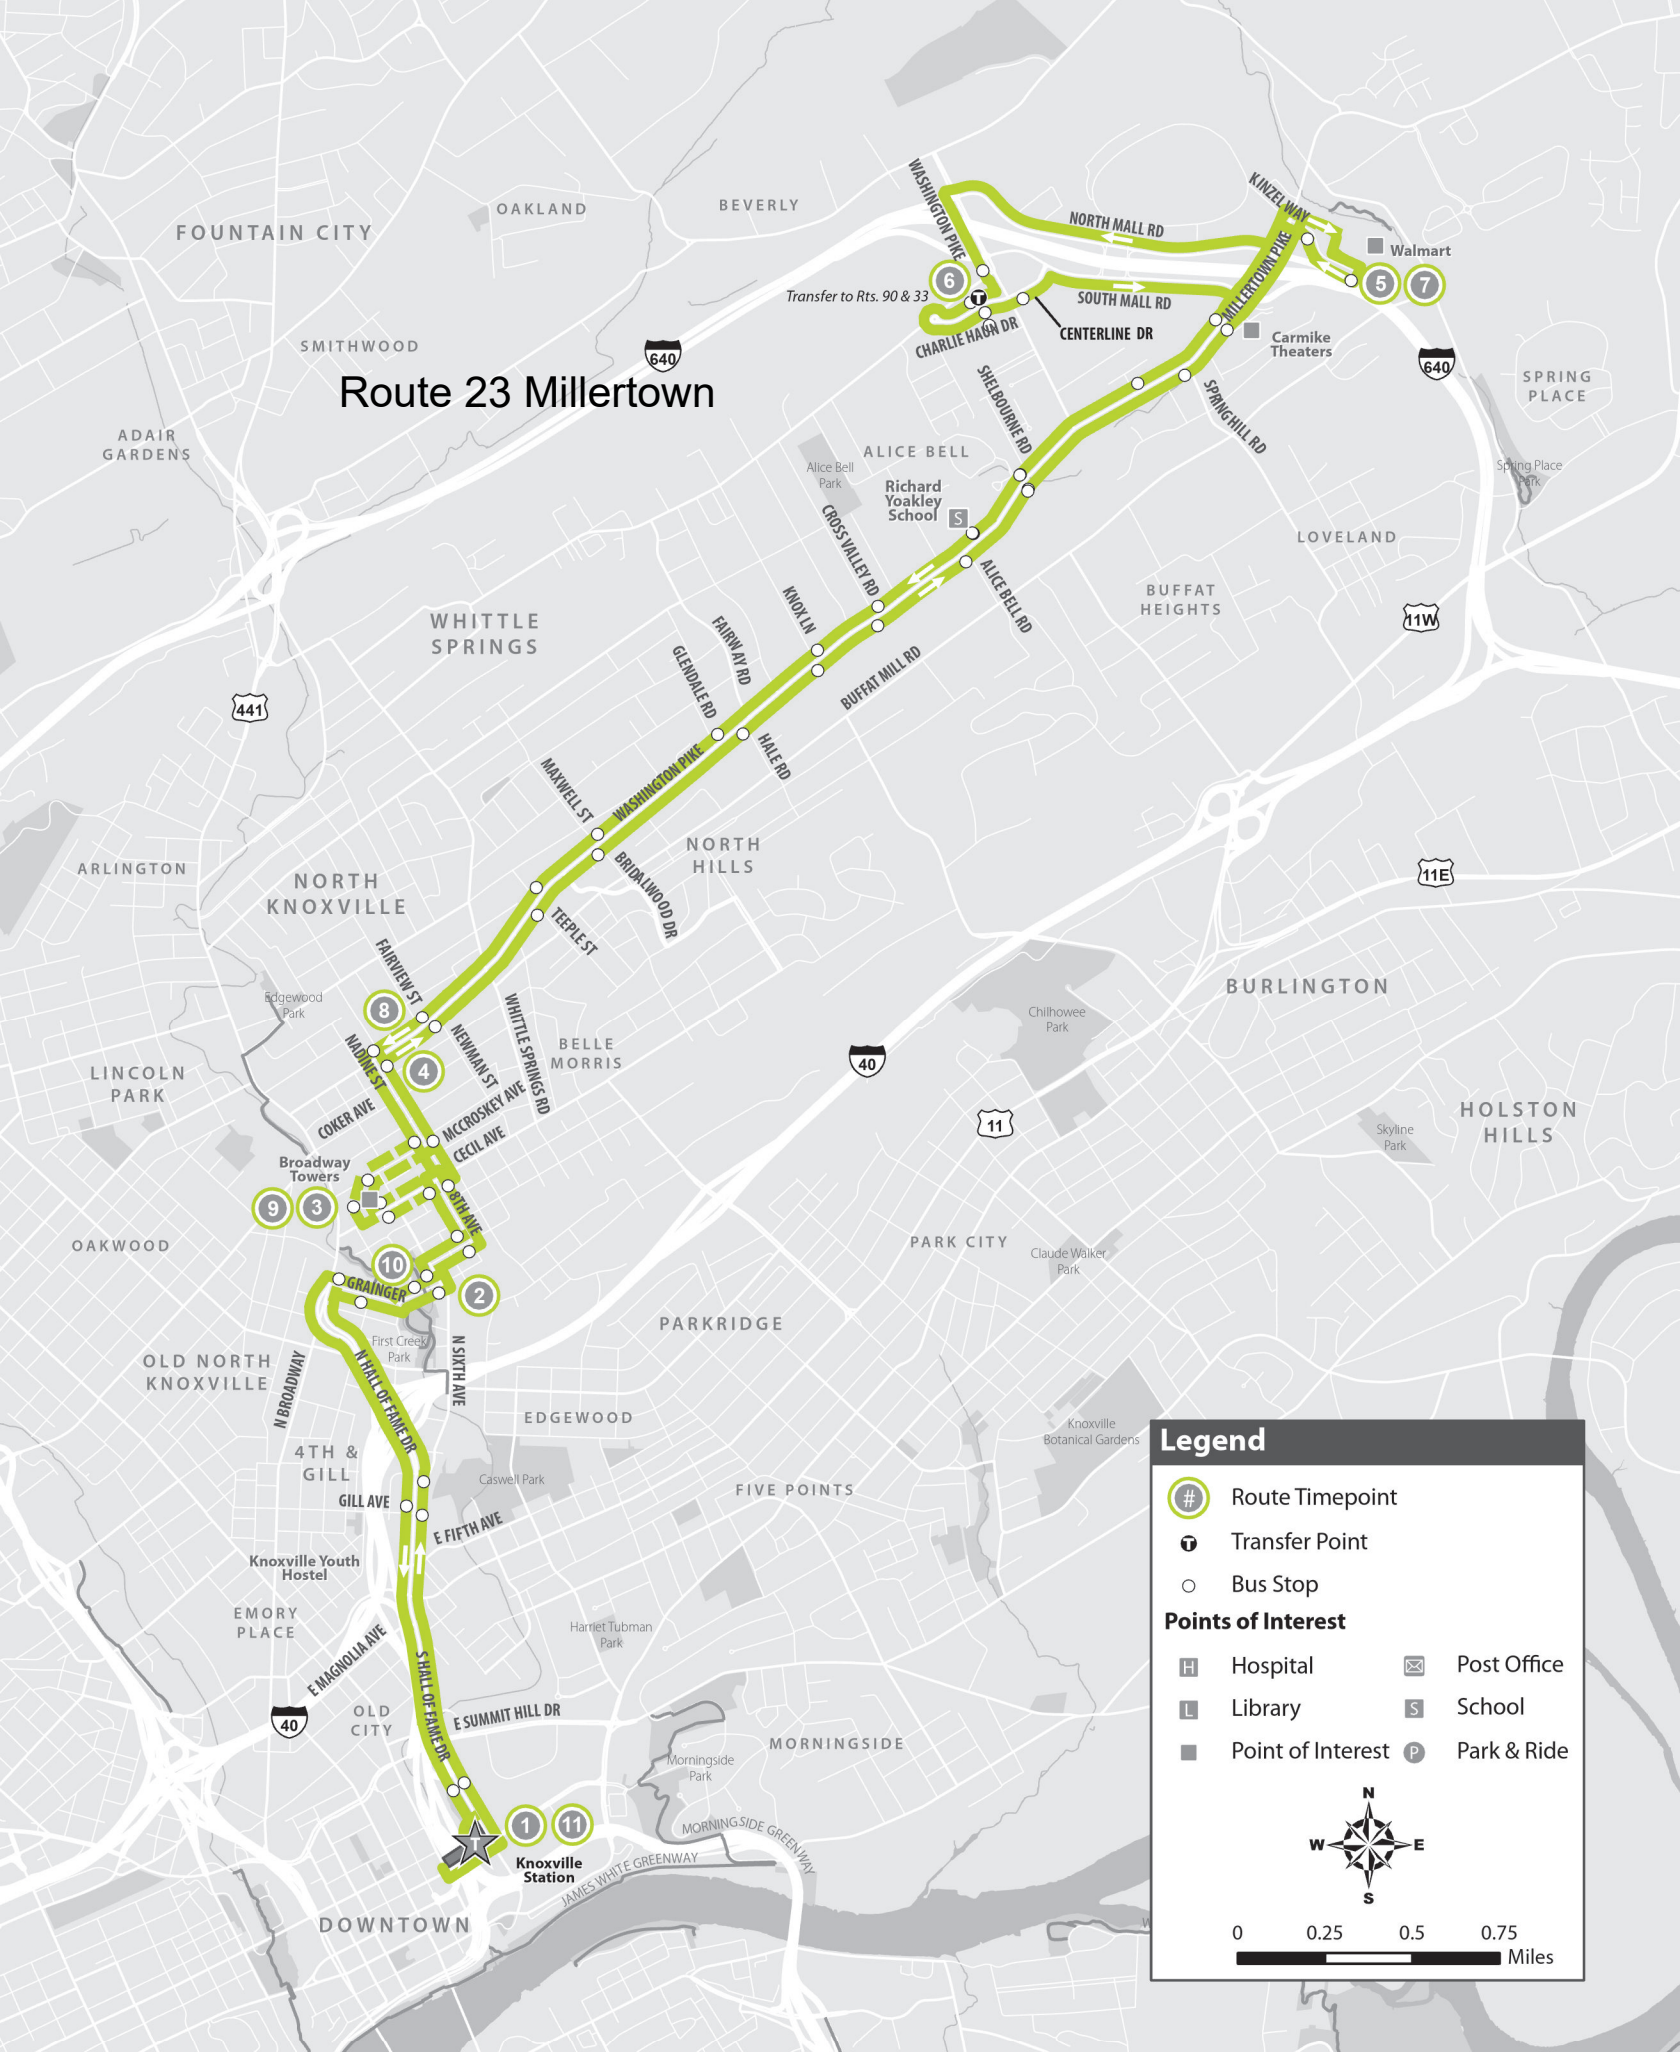

Route 23 Millertown

Legend

- Route Timepoint
- Transfer Point
- Bus Stop

Points of Interest

Hospital	Post Office
Library	School
Point of Interest	Park & Ride

0 0.25 0.5 0.75
 Miles