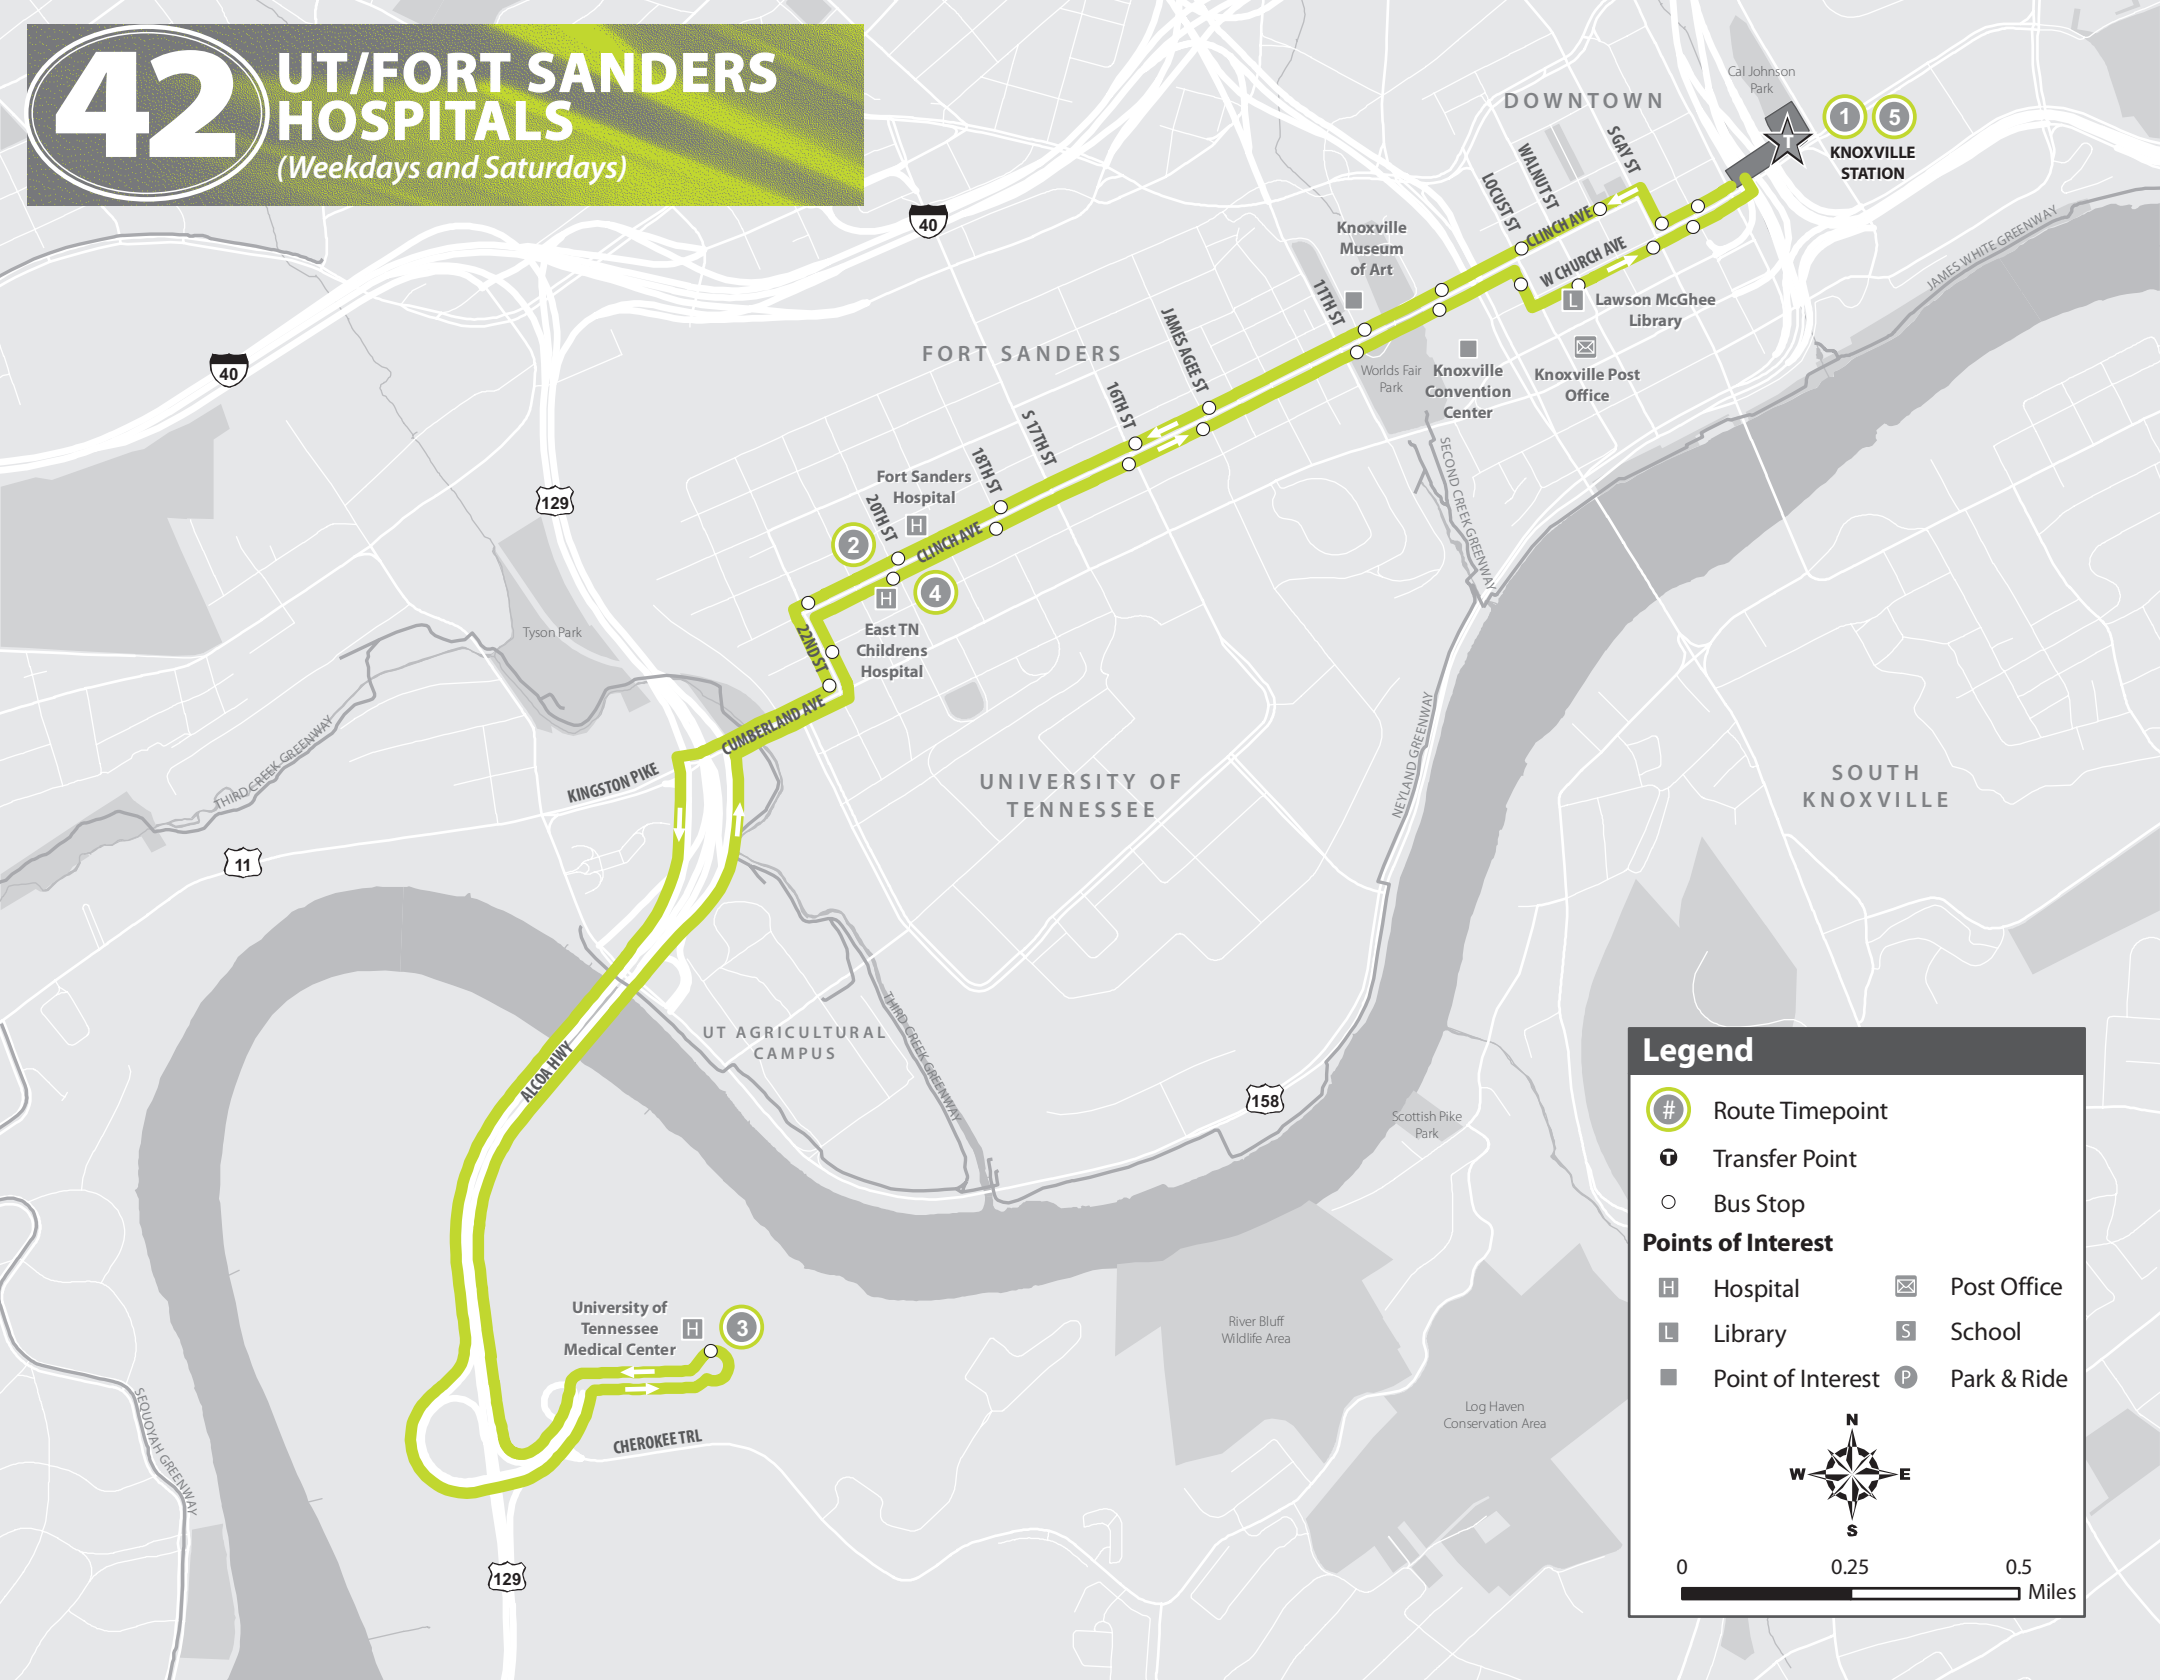

# 42 UT/FORT SANDERS HOSPITALS

(Weekdays and Saturdays)

### Legend

- Route Timepoint
- Transfer Point
- Bus Stop

### Points of Interest

- Hospital
- Library
- Post Office
- School
- Point of Interest
- Park & Ride

0      0.25      0.5

Miles

## SERVES:

- ★ East TN Children's Hospital
- ★ Ft. Sanders Hospital
- ★ Knoxville Station/Downtown
- ★ Thompson Cancer Center
- ★ U.T. Hospital

Ride for Change

Information Updated: June 3, 2013

	Going away from Downtown			Going toward Downtown	
	Knoxville Station— Platform M <b>1</b>	Ft. Sanders Hospital <b>2</b>	UT Hospital <b>3</b>	Ft. Sanders Hospital <b>4</b>	Knoxville Station <b>5</b>
<b>WEEKDAY SCHEDULE</b>					
<b>A.M.</b>	6:15	6:25	6:40	6:50	7:10
	7:15	7:25	7:40	7:50	8:10
	8:15	8:25	8:40	8:50	9:10
	9:15	9:25	9:40	9:50	10:10
	10:15	10:25	10:40	10:50	11:10
	11:15	11:25	11:40	11:50	<b>12:10</b>
<b>P.M.</b>	<b>12:15</b>	<b>12:25</b>	<b>12:40</b>	<b>12:50</b>	<b>1:10</b>
	<b>1:15</b>	<b>1:25</b>	<b>1:40</b>	<b>1:50</b>	<b>2:10</b>
	<b>2:15</b>	<b>2:25</b>	<b>2:40</b>	<b>2:50</b>	<b>3:10</b>
	<b>3:15</b>	<b>3:25</b>	<b>3:40</b>	<b>3:50</b>	<b>4:10</b>
	<b>4:15</b>	<b>4:25</b>	<b>4:40</b>	<b>4:50</b>	<b>5:10</b>
	<b>5:15</b>	<b>5:25</b>	<b>5:40</b>	<b>5:50</b>	<b>6:10</b>
	<b>6:15</b>	<b>6:25</b>	<b>6:40</b>	<b>6:50</b>	<b>7:10</b>
<b>SATURDAY SCHEDULE</b>					
<b>A.M.</b>	7:15	7:25	7:40	7:50	8:10
	8:15	8:25	8:40	8:50	9:10
	9:15	9:25	9:40	9:50	10:10
	10:15	10:25	10:40	10:50	11:10
	11:15	11:25	11:40	11:50	<b>12:10</b>
<b>P.M.</b>	<b>12:15</b>	<b>12:25</b>	<b>12:40</b>	<b>12:50</b>	<b>1:10</b>
	<b>1:15</b>	<b>1:25</b>	<b>1:40</b>	<b>1:50</b>	<b>2:10</b>
	<b>2:15</b>	<b>2:25</b>	<b>2:40</b>	<b>2:50</b>	<b>3:10</b>
	<b>3:15</b>	<b>3:25</b>	<b>3:40</b>	<b>3:50</b>	<b>4:10</b>
	<b>4:15</b>	<b>4:25</b>	<b>4:40</b>	<b>4:50</b>	<b>5:10</b>
	<b>5:15</b>	<b>5:25</b>	<b>5:40</b>	<b>5:50</b>	<b>6:10</b>
	<b>6:15</b>	<b>6:25</b>	<b>6:40</b>	<b>6:50</b>	<b>7:10</b>