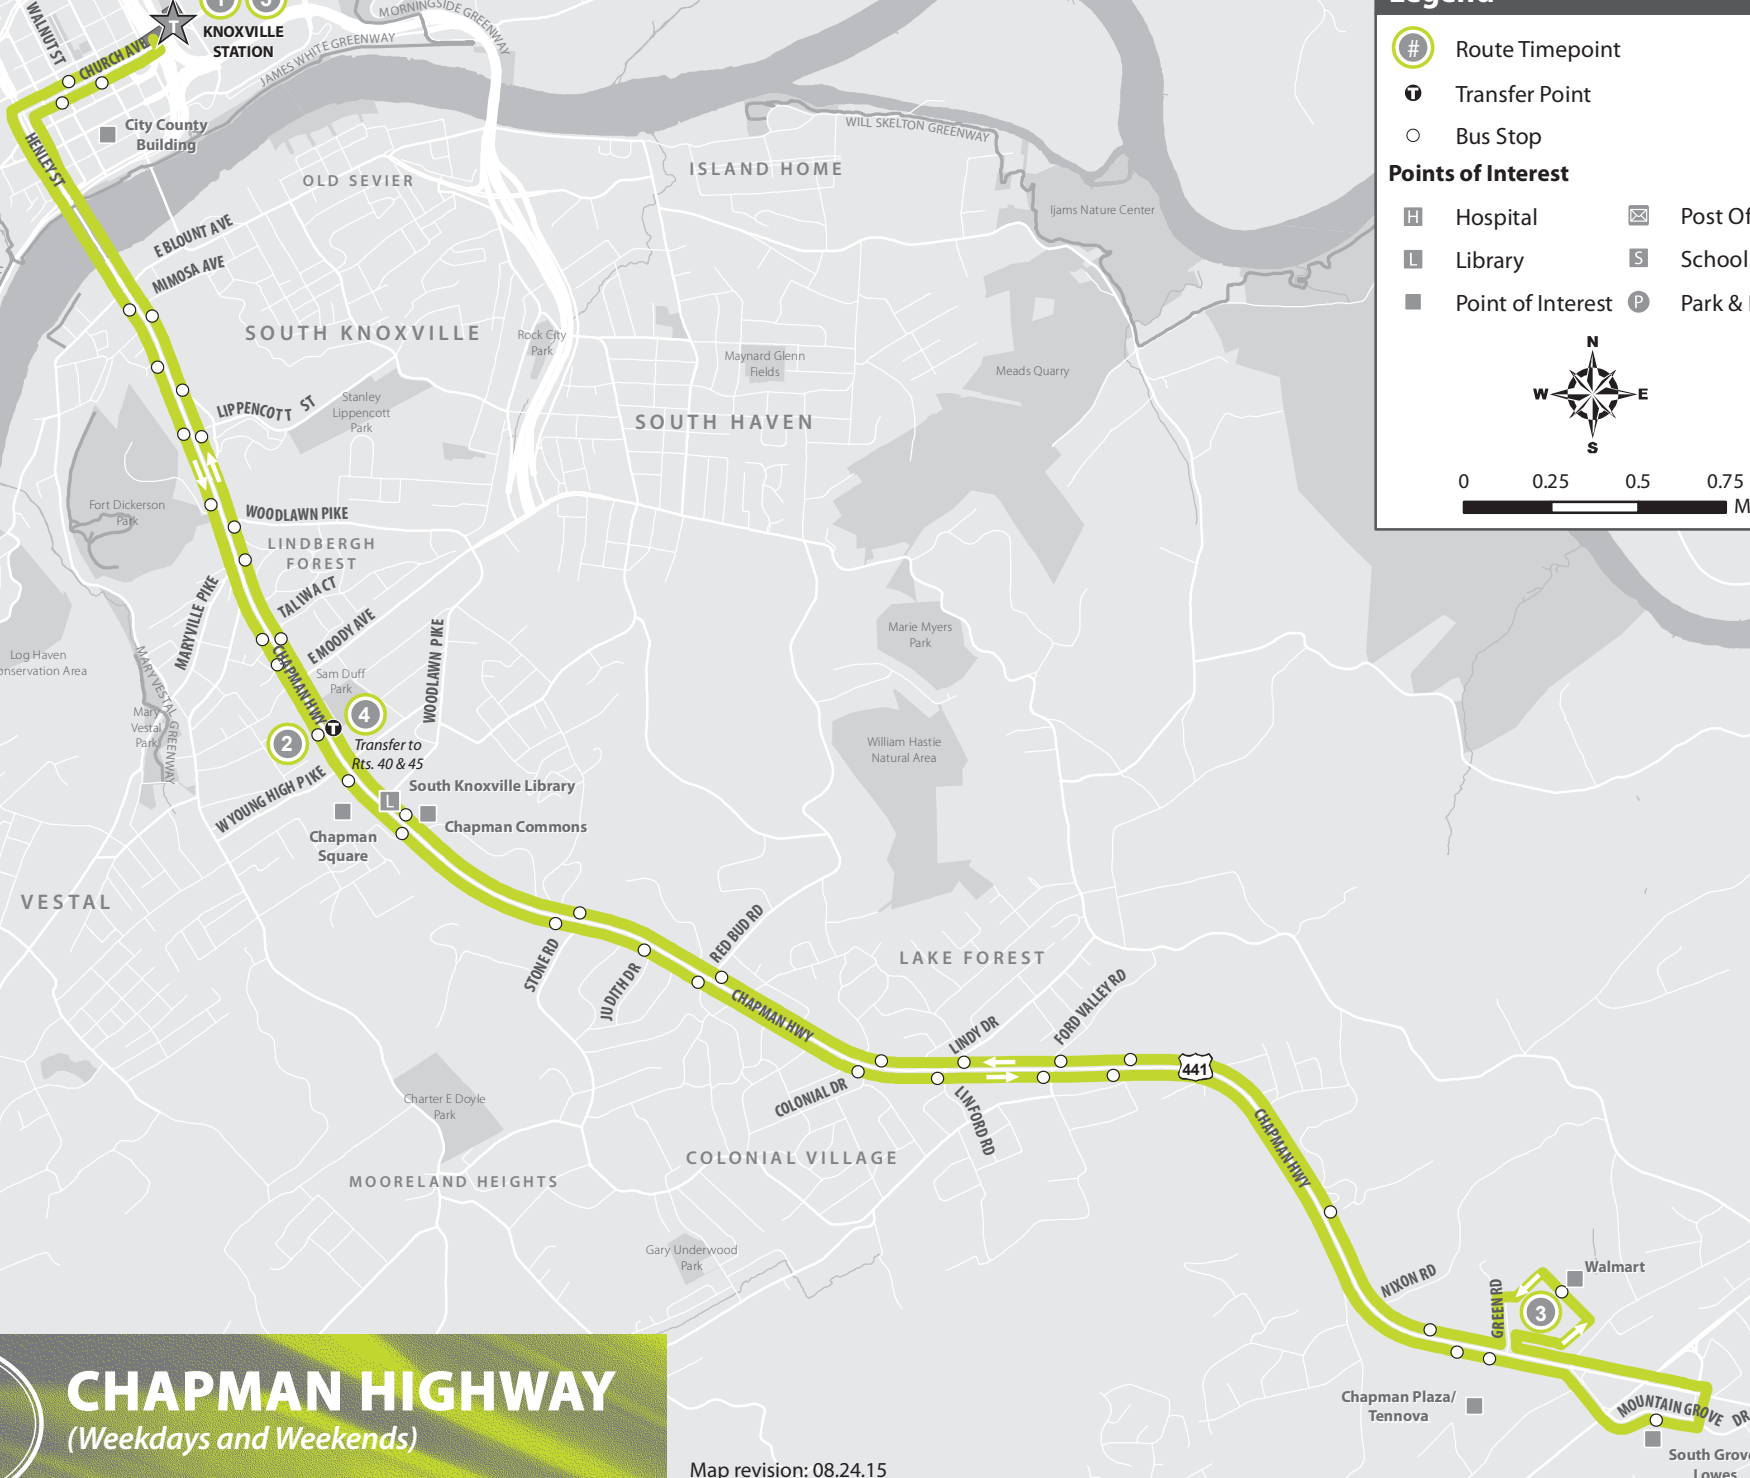

DOWNTOWN

1 5
KNOXVILLE STATION

Legend

- # Route Timepoint
- T Transfer Point
- Bus Stop

Points of Interest

- H Hospital
- L Library
- Point of Interest
- ✉ Post Office
- S School
- P Park & Ride

0 0.25 0.5 0.75 Miles

41 **CHAPMAN HIGHWAY**
(Weekdays and Weekends)

Map revision: 08.24.15

CHAPMAN HIGHWAY

(Weekdays and Weekends)

SERVES:

- ★ Chapman Commons
- ★ Chapman Plaza
- ★ Chapman Square
- ★ Knoxville Station/Downtown

- ★ Tenna South
- ★ South Knoxville Branch Library
- ★ Walmart

Information Updated: August 24, 2015

		Going away from Downtown		Going toward Downtown		
		Knoxville Station—Platform P	Chapman Hwy. past Moody	Walmart	Chapman Hwy. past Young High Pike	Knoxville Station
		1	2	3	4	5
WEEKDAY SCHEDULE						
A.M.				5:41	5:55	6:10
	6:15	6:26	6:41	6:55	7:10	
	6:45	6:56	7:11	7:25	7:40	
	7:15	7:26	7:41	7:55	8:10	
	7:45	7:56	8:11	8:25	8:40	
	8:15	8:26	8:41	8:55	9:10	
	8:45	8:56	9:11	9:25	9:40	
	9:15	9:26	9:41	9:55	10:10	
	9:45	9:56	10:11	10:25	10:40	
	10:15	10:26	10:41	10:55	11:10	
	10:45	10:56	11:11	11:25	11:40	
	11:15	11:26	11:41	11:55	12:10	
	11:45	11:56	12:11	12:25	12:40	
P.M.	12:15	12:26	12:41	12:55	1:10	
	12:45	12:56	1:11	1:25	1:40	
	1:15	1:26	1:41	1:55	2:10	
	1:45	1:56	2:11	2:25	2:40	
	2:15	2:26	2:41	2:55	3:10	
	2:45	2:56	3:11	3:25	3:40	
	3:15	3:26	3:41	3:55	4:10	
	3:45	3:56	4:11	4:25	4:40	
	4:15	4:26	4:41	4:55	5:10	
	4:45	4:56	5:11	5:25	5:40	
	5:15	5:26	5:41	5:55	6:10	
	5:45	5:56	6:11	6:25	6:40	
	6:15	6:26	6:41	6:55	7:10	
	6:45	6:56	7:11	7:25	7:40	
	7:15	7:26	7:41	7:55	8:10	
	7:45	7:56	8:11	8:25	8:40	
	8:15	8:26	8:41	8:55	9:10	
	8:45	8:56	9:11	9:25	9:40	
	9:15	9:26	9:41	9:55	10:10	
	9:45	9:56	10:11	10:25	10:40	
	10:15	10:26	10:41	10:55	11:10	
	11:15	11:26	11:41	11:55	To Garage	