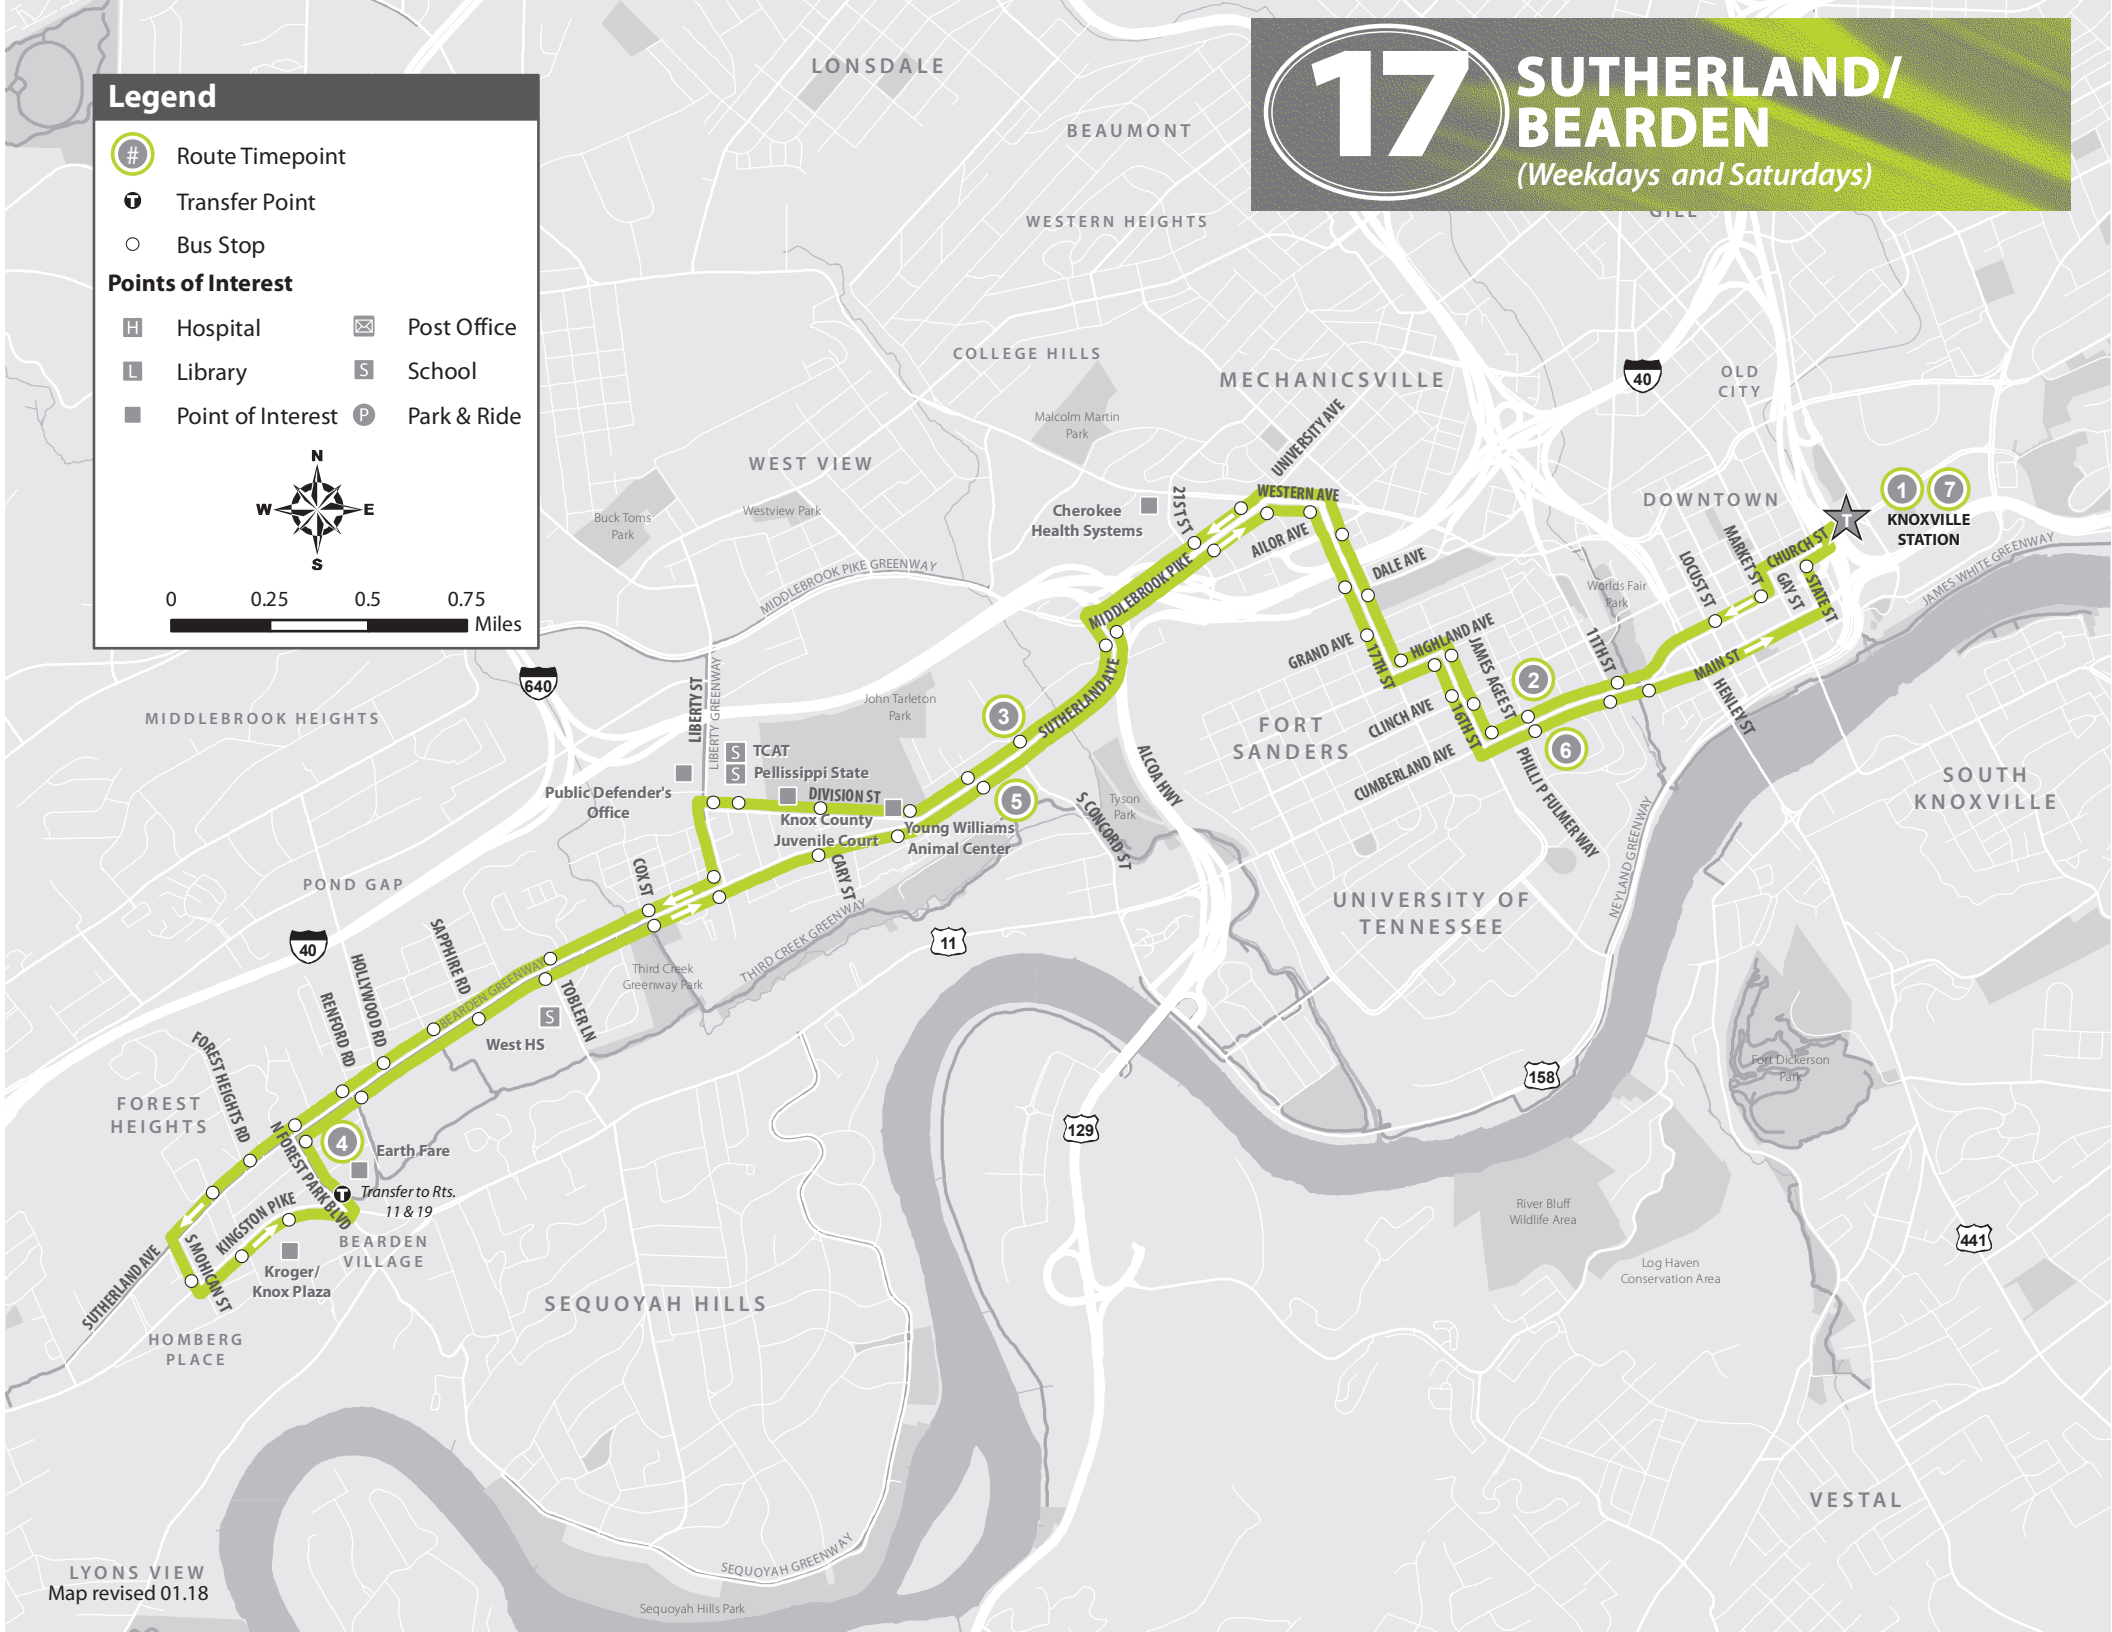

# 17 SUTHERLAND/BEARDEN

(Weekdays and Saturdays)

## Legend

- Route Timepoint
  - Transfer Point
  - Bus Stop
- Points of Interest**
- |                   |             |
|-------------------|-------------|
| Hospital          | Post Office |
| Library           | School      |
| Point of Interest | Park & Ride |

# SUTHERLAND/ BEARDEN

(Weekdays and Saturdays)

## Weekday Schedule Route 17: Sutherland/Bearden

Going away from Downtown				Going toward Downtown			
<b>T</b> Transfer to: Knoxville Station—Platform Q		Cumberland at James Agee	Sutherland at Concord	Rts. 11 & 19 Forest Park	Sutherland at Concord	Cumberland at Phillip Fulmer	Knoxville Station
①		②	③	④	⑤	⑥	⑦